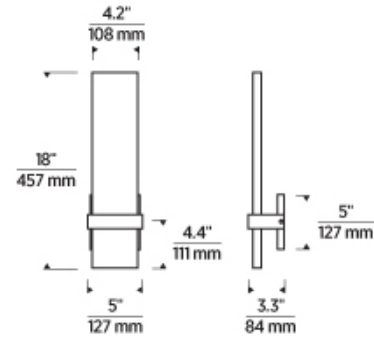

## LAMPING

Includes 10.6 watt, 296 delivered lumens, 2700K LED module.  
 Dimmable with most LED compatible ELV, TRIAC and 0-10V dimmers.  
 Mounts vertically only. Up and downlight. 120V-277V.

Clear/Natural Brass

## SPECIFICATIONS

PRIMARY MATERIAL	Brass
SHADE MATERIAL	Glass
NET WEIGHT	8.5 lbs
HEIGHT	18in
WIDTH	3.3in
LENGTH	5in
MIN. EXTENSION FROM WALL	3.3in
UP LIGHT / DOWN LIGHT / BOTH?	
WET LISTED	
DAMP LISTED	
DRY LISTED	
UP / DOWN	
HORIZONTAL / VERTICAL	
WALL / CEILING MOUNT	
GENERAL LISTING	ETL Listed
ADA COMPLIANT	
INCLUDES	