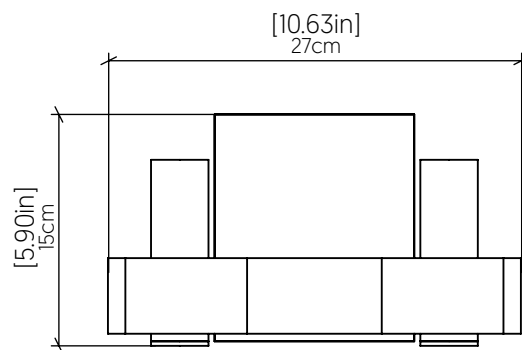

4203 [GU-10]

Name: Flow Accord Wall Lamp 4203
Collection: Flow
Application: Wall Lamp
Construction: Natural Wood Venner, MDF

Specifications

Light Source: 1X E (max.5W) 120v-277v GU10 LED
Light Bulbs not Included
Color Temperature: Lamp dependent
CRI: Lamp dependent
Delivered Lumens: Lamp dependent
Total Power: Lamp dependent
Input Voltage: 120V-240V
Input Frequency: 60 Hz
Canopy Dimension: N/A

Fixture Image

Technical Drawing

Photometric Graph

Standards