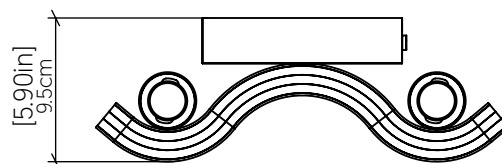

4203 [GU-10]

Name: Flow Accord Wall Lamp 4203
Collection: Flow
Application: Wall Lamp
Construction: Natural Wood Venner, MDF

Specifications

Light Source: 1X E (max.5W) 120v-277v GU10 LED
Light Bulbs not Included
Color Temperature: Lamp dependent
CRI: Lamp dependent
Delivered Lumens: Lamp dependent
Total Power: Lamp dependent
Input Voltage: 120V-240V
Input Frequency: 60 Hz
Canopy Dimension: N/A

Fixture Image

Technical Drawing

Photometric Graph

Standards