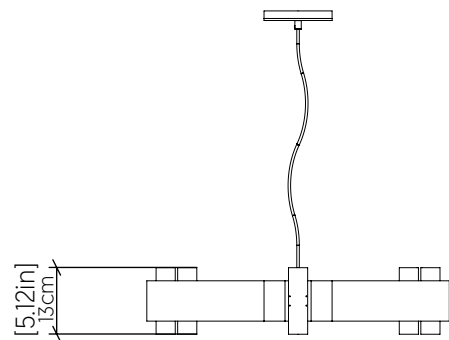

1497 [GU-10]

Name: Flow Accord Pendant 1497
 Collection: Flow
 Application: Pendant
 Construction: Natural Wood Veneer, MDF and Cotton shade

Specifications

Light Source: 12x GU10-MR11 5W LED 120v-277v
 Driver Location: N/A
 Color Temperature: Lamp Dependent
 Dimming Option: Lamp Dependent
 CRI: Lamp Dependent
 Delivered Lumens: Lamp Dependent
 Total Power: Lamp Dependent
 Input Voltage: 120V-240V
 Input Frequency: 60 Hz
 Canopy Dimension: H0.8cm Ø13,5cm / H0.31" Ø5.31"
 Height Adjustment Limit: 10'

Fixture Image

Technical Drawing

Photometric Graph

Standards