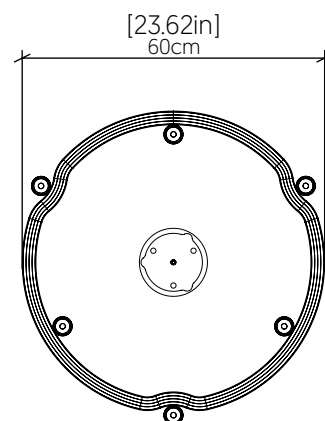

1497 [GU-10]

Name: Flow Accord Pendant 1497
 Collection: Flow
 Application: Pendant
 Construction: Natural Wood Veneer, MDF and Cotton shade

Specifications

Light Source: 12x GU10-MR11 5W LED 120v-277v
 Driver Location: N/A
 Color Temperature: Lamp Dependent
 Dimming Option: Lamp Dependent
 CRI: Lamp Dependent
 Delivered Lumens: Lamp Dependent
 Total Power: Lamp Dependent
 Input Voltage: 120V-240V
 Input Frequency: 60 Hz
 Canopy Dimension: H0.8cm Ø13,5cm / H0.31" Ø5.31"
 Height Adjustment Limit: 10'

Fixture Image

Technical Drawing

Photometric Graph

Standards