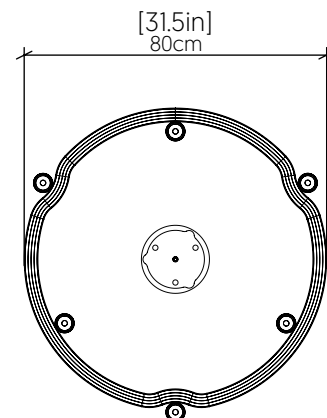

1498 [GU-10]

Name: Flow Accord Pendant 1498
 Collection: Flow
 Application: Pendant
 Construction: Natural Wood Veneer, MDF and Cotton shade

Specifications

Light Source: 12x GU10-MR11 5W LED 120v-277v
 Driver Location: N/A
 Color Temperature: Lamp Dependent
 Dimming Option: Lamp Dependent
 CRI: Lamp Dependent
 Delivered Lumens: Lamp Dependent
 Total Power: Lamp Dependent
 Input Voltage: 120V-240V
 Input Frequency: 60 Hz
 Canopy Dimension: H0.8cm Ø13,5cm / H0.31" Ø5.31"
 Height Adjustment Limit: 10'

Fixture Image

Technical Drawing

Photometric Graph

Standards