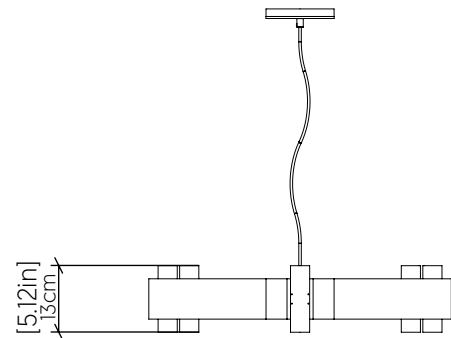

1498 [GU-10]

Name: Flow Accord Pendant 1498
 Collection: Flow
 Application: Pendant
 Construction: Natural Wood Veneer, MDF and Cotton shade

Specifications

Light Source: 12x GU10-MR11 5W LED 120v-277v
 Driver Location: N/A
 Color Temperature: Lamp Dependent
 Dimming Option: Lamp Dependent
 CRI: Lamp Dependent
 Delivered Lumens: Lamp Dependent
 Total Power: Lamp Dependent
 Input Voltage: 120V-240V
 Input Frequency: 60 Hz
 Canopy Dimension: H0.8cm Ø13,5cm / H0.31" Ø5.31"
 Height Adjustment Limit: 10'

Fixture Image

Technical Drawing

Photometric Graph

Standards