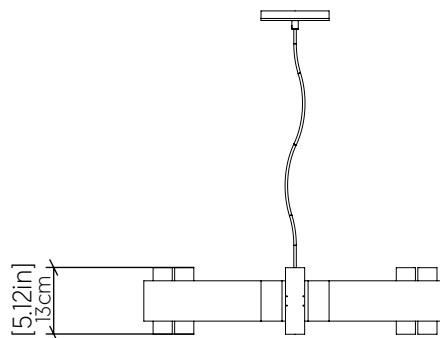

1499 [GU-10]

Name: Flow Accord Pendant 1499
 Collection: Flow
 Application: Pendant
 Construction: Natural Wood Veneer, MDF and Cotton shade

Specifications

Light Source: 12x GU10-MR11 5W LED 120v-277v
 Driver Location: N/A
 Color Temperature: Lamp Dependent
 Dimming Option: Lamp Dependent
 CRI: Lamp Dependent
 Delivered Lumens: Lamp Dependent
 Total Power: Lamp Dependent
 Input Voltage: 120V-240V
 Input Frequency: 60 Hz
 Canopy Dimension: H0.8cm Ø13,5cm / H0.31" Ø5.31"
 Height Adjustment Limit: 10'

Fixture Image

Technical Drawing

Photometric Graph

Standards