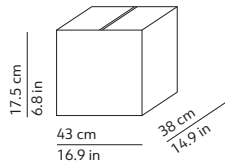

This lamp must be disposed in conformity with the EU directive
Apparecchio di illuminazione da smaltire secondo la direttiva EU

CODES AND DIMENSIONS / CODICI E DIMENSIONI

FLOW

506428N / US

PACKAGING / IMBALLO

Volume: 0.03 m³ / 1.059 ft³
Gross weight: 2.5 kg / 5.51 lbs

ACCESSORIES

500500N / US
500501N / US
500517N / US

Volume: 0.002 m³ / 0.070 ft³
Gross weight: 1.03 kg / 2.27 lbs

Volume: 0.001 m³ / 0.035 ft³
Gross weight: 0.25 kg / 0.55 lbs

LEAF

506430N

Volume: 0.01 m³ / 0.353 ft³
Gross weight: 1.62 kg / 3.57 lbs

White / Bianco

Opal diffuser made of two layers of blown glass
Diffusore in vetro opale soffiato incamiciato

Metallic coated structure
Struttura in metallo verniciato