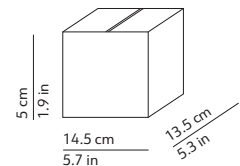

This lamp must be disposed in conformity with the EU directive
Apparecchio di illuminazione da smaltire secondo la direttiva EU

CODES AND DIMENSIONS / CODICI E DIMENSIONI

FLOW

506428N / US

PACKAGING / IMBALLO

Volume: 0.03 m³ / 1.059 ft³
Gross weight: 2.5 kg / 5.51 lbs

ACCESSORIES

500500N / US
500501N / US
500517N / US

Volume: 0.002 m³ / 0.070 ft³
Gross weight: 1.03 kg / 2.27 lbs

Volume: 0.001 m³ / 0.035 ft³
Gross weight: 0.25 kg / 0.55 lbs

LEAF

506430N

Volume: 0.01 m³ / 0.353 ft³
Gross weight: 1.62 kg / 3.57 lbs

White / Bianco

Opal diffuser made of two layers of blown glass
Diffusore in vetro opale soffiato incamiciato

Metallic coated structure
Struttura in metallo verniciato