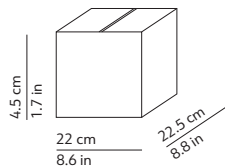

This lamp must be disposed in conformity with the EU directive
Apparecchio di illuminazione da smaltire secondo la direttiva EU

CODES AND DIMENSIONS / CODICI E DIMENSIONI

FLOW

506428N / US

PACKAGING / IMBALLO

Volume: 0.03 m³ / 1.059 ft³
Gross weight: 2.5 kg / 5.51 lbs

ACCESSORIES

500500N / US
500501N / US
500517N / US

Volume: 0.002 m³ / 0.070 ft³
Gross weight: 1.03 kg / 2.27 lbs

Volume: 0.001 m³ / 0.035 ft³
Gross weight: 0.25 kg / 0.55 lbs

LEAF

506430N

Volume: 0.01 m³ / 0.353 ft³
Gross weight: 1.62 kg / 3.57 lbs

White / Bianco

Opal diffuser made of two layers of blown glass
Diffusore in vetro opale soffiato incamiciato

Metallic coated structure
Struttura in metallo verniciato