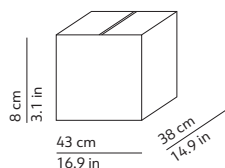

This lamp must be disposed in conformity with the EU directive
Apparecchio di illuminazione da smaltire secondo la direttiva EU

CODES AND DIMENSIONS / CODICI E DIMENSIONI

FLOW

506428N / US

PACKAGING / IMBALLO

Volume: 0.03 m³ / 1.059 ft³
Gross weight: 2.5 kg / 5.51 lbs

ACCESSORIES

500500N / US
500501N / US
500517N / US

Volume: 0.002 m³ / 0.070 ft³
Gross weight: 1.03 kg / 2.27 lbs

Volume: 0.001 m³ / 0.035 ft³
Gross weight: 0.25 kg / 0.55 lbs

LEAF

506430N

Volume: 0.01 m³ / 0.353 ft³
Gross weight: 1.62 kg / 3.57 lbs

White / Bianco

Opal diffuser made of two layers of blown glass
Diffusore in vetro opale soffiato incamiciato

Metallic coated structure
Struttura in metallo verniciato