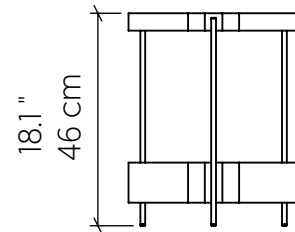

Technical Drawing