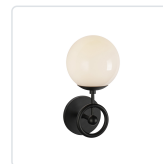

FIORE WV407306

FIXTURE DIMENSIONS	W6" x H11-5/8" x E6-1/2"
HEIGHT FROM CENTER	9-1/4"
EXTENSION	6-1/2"
LAMP TYPE	E12
MAX WATTAGE	60W
BULB QTY	1
BULBS INCLUDED	No
VOLTAGE	120V
GLASS DETAILS	Glossy Opal Glass
MATERIAL	Steel + Glass
ILLUMINATION DIRECTION	Omni-directional
INSTALL OPTIONS	Wall Mount, Up or Down
LOCATION	Damp
CANOPY DIMENSIONS	D4-3/4" x E5/8"
PAINT FINISH	BG01; MB01;

[D - Diameter, L - Length, W - Width, H - Height, E - Extension]

AVAILABLE FINISHES:

WV407306BGGO
Brushed
Gold/Glossy Opal
Glass

WV407306MBGO
Matte
Black/Glossy Opal
Glass

*For complete warranty terms, please visit: www.aloralighting.com/warranty