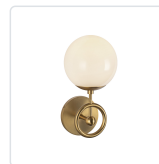

FIORE WV407306

FIXTURE DIMENSIONS	W6" x H11-5/8" x E6-1/2"
HEIGHT FROM CENTER	9-1/4"
EXTENSION	6-1/2"
LAMP TYPE	E12
MAX WATTAGE	60W
BULB QTY	1
BULBS INCLUDED	No
VOLTAGE	120V
GLASS DETAILS	Glossy Opal Glass
MATERIAL	Steel + Glass
ILLUMINATION DIRECTION	Omni-directional
INSTALL OPTIONS	Wall Mount, Up or Down
LOCATION	Damp
CANOPY DIMENSIONS	D4-3/4" x E5/8"
PAINT FINISH	BG01; MB01;

[D - Diameter, L - Length, W - Width, H - Height, E - Extension]

AVAILABLE FINISHES:

WV407306BGGO
Brushed
Gold/Glossy Opal
Glass

WV407306MBGO
Matte
Black/Glossy Opal
Glass

*For complete warranty terms, please visit: www.aloralighting.com/warranty