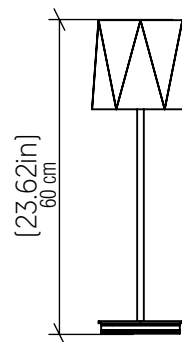

Technical Drawing