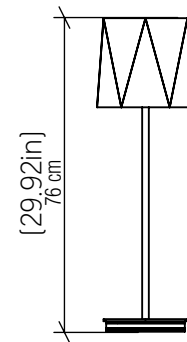

7090 [E-26]

Name: Table Accord Living Hinges 7090
 Collection: Facet
 Application: Table Lamp
 Construction: Natural Wood Veneer, MDF

Specifications

Light Source: 1X 25W (max.) LED
 Light Bulbs not Included
 Color Temperature: Lamp dependent
 CRI: Lamp dependent
 Delivered Lumens: Lamp dependent
 Total Power: Lamp dependent
 Input Voltage: 120V - 240V
 Input Frequency: 60 Hz
 Canopy Dimension: N/A
 Height Adjustment Limit: N/A
 Weight: _____

Fixture Image

Technical Drawing

Photometric Graph

Standards