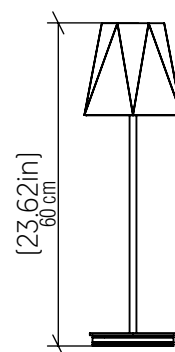

### Specifications

Light Source: 1X 25W 120v-277v E26 [medium base]  
 LED Light Bulbs not Included

Color Temperature: Lamp dependent  
 CRI: Lamp dependent  
 Delivered Lumens: Lamp dependent  
 Total Power: Lamp dependent  
 Input Voltage: 120V - 240V  
 Input Frequency: 60 Hz  
 Canopy Dimension: N/A  
 Height Adjustment Limit: N/A  
 Weight: \_\_\_\_\_

### Fixture Image

### Technical Drawing