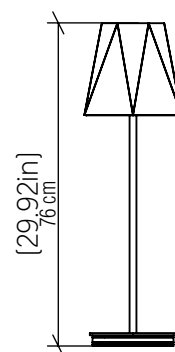

7091 [E-26]

Name: Table Accord Living Hinges 7091
Collection: Facet
Application: Table Lamp
Construction: Natural Wood Veneer, MDF

Specifications

Light Source: 1X 25W 120v-277v E26 [medium base]
LED Light Bulbs not Included
Color Temperature: Lamp dependent
CRI: Lamp dependent
Delivered Lumens: Lamp dependent
Total Power: Lamp dependent
Input Voltage: 120V - 240V
Input Frequency: 60 Hz
Canopy Dimension: N/A
Height Adjustment Limit: N/A
Weight: _____

Fixture Image

Technical Drawing

Photometric Graph

Standards