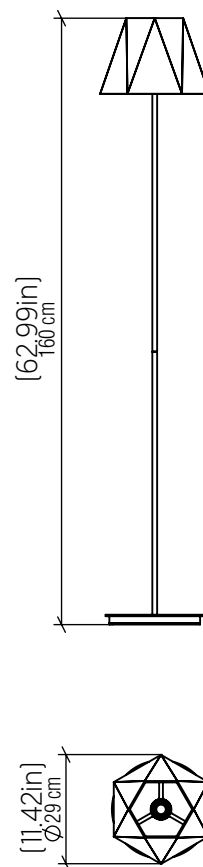

3055 [E-26]

Name: Cubic Accord Floor Lamp 3055
 Collection: Facet
 Application: Floor Lamp
 Construction: Natural Wood Veneer, MDF
 Carbon Steel

Specifications

Light Source: 1X E26 25W (Max.) LED,
 Light Bulbs not Included
 Color Temperature: Lamp dependent
 CRI: Lamp dependent
 Delivered Lumens: Lamp dependent
 Total Power: Lamp dependent
 Input Voltage: 120V - 240V
 Input Frequency: 60 Hz
 Canopy Dimension: N/A
 Weight: N/A

Fixture Image

Technical Drawing

Photometric Graph

Standards