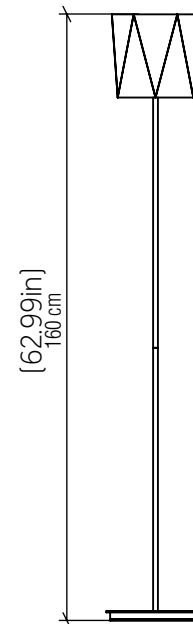

3057 [E-26]

Name: Cubic Accord Floor Lamp 3057
 Collection: Facet
 Application: Floor Lamp
 Construction: Natural Wood Veneer, MDF
 Carbon Steel

Specifications

Light Source: 1X 25W 120v-277v E26 (medium base)
 Light Bulbs not Included
 Color Temperature: Lamp dependent
 CRI: Lamp dependent
 Delivered Lumens: Lamp dependent
 Total Power: Lamp dependent
 Input Voltage: 120V - 240V
 Input Frequency: 60 Hz
 Canopy Dimension: N/A
 Weight: N/A

Fixture Image

Technical Drawing

Photometric Graph

Standards