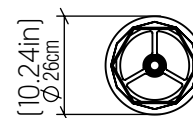

3057 [E-26]

Name: Cubic Accord Floor Lamp 3057
Collection: Facet
Application: Floor Lamp
Construction: Natural Wood Veneer, MDF
Carbon Steel

Specifications

Light Source: 1X 25W 120v-277v E26 (medium base)
Light Bulbs not Included
Color Temperature: Lamp dependent
CRI: Lamp dependent
Delivered Lumens: Lamp dependent
Total Power: Lamp dependent
Input Voltage: 120V - 240V
Input Frequency: 60 Hz
Canopy Dimension: N/A
Weight: N/A

Fixture Image

Technical Drawing

Photometric Graph

Standards