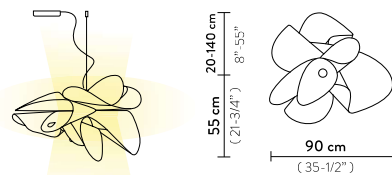

## ÉTOILE/LA BELLE ÉTOILE SUSPENSION LARGE

**Light Source:** 21W - 110~240 Vac/40 Vdc - 2.830 Lumen - 2.700 Kelvin - CRI >90, Integrated LED

**Dimmable:** Triac Trailing Edge

**Materials:** Lentiflex® or Cristalflex®

**With:** Patented Light Source with Magnetic hanging System

**Weight:** net 4,08 lbs - gross 15,43 lbs

**Packaging:** 39,37 x 31,89 x h. 19,69 in

**With:** Patented Light Source with Magnetic hanging System

**Weight:** net 3,64 lbs - gross 13,23 lbs

**Packaging:** 31,89 x 29,53 x h. 19,69 in

**With:** Patented Light Source with Magnetic hanging System

**Weight:** net 3,97 lbs - gross 8,82 lbs

**Packaging:** 31,5 x 31,5 x h. 11,81 in

FINISH	SIZE	PRODUCT CODE	EAN CODE	CANOPY DETAILS
 <p>LA BELLE ÉTOILE WHITE</p>	L	ETOSL00WHT01T00LEDUS		 <p>Ø 7,48 x h. 1,97 in</p>
	S	ETOSS00WHT01T00LEDUS	8024727077185	
	ACCESSORIES			
	6M CABLE KIT			
	DALI ACC00DAL0UNI000F0 CASAMBI ACC00CAI0220000G0			
 <p>LA BELLE ÉTOILE BLACK</p>	L	ETOSL00BLK01T00LEDUS	8024727091563	 <p>Ø 7,48 x h. 1,97 in</p>
	S	ETOSS00BLK01T00LEDUS	8024727091570	
	ACCESSORIES			
	6M CABLE KIT			
	DALI ACC00DAL0UNI000F0 CASAMBI ACC00CAI0220000G0			
 <p>ÉTOILE PRISMA</p>	L	ETOSL00PRS01T00LEDUS		 <p>Ø 7,48 x h. 1,97 in</p>
	S	ETOSS00PRS01T00LEDUS	8024727077437	
	ACCESSORIES			
	6M CABLE KIT			
	DALI ACC00DAL0UNI000F0 CASAMBI ACC00CAI0220000G0			