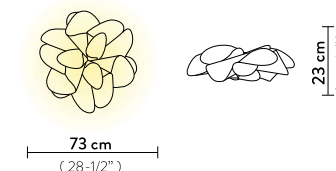

**With:** Patented Light Source with Magnetic hanging System

**Weight:** net 4,08 lbs - gross 15,43 lbs

**Packaging:** 39,37 x 31,89 x h. 19,69 in

**With:** Patented Light Source with Magnetic hanging System

**Weight:** net 3,64 lbs - gross 13,23 lbs

**Packaging:** 31,89 x 29,53 x h. 19,69 in

**With:** Patented Light Source with Magnetic hanging System

**Weight:** net 3,97 lbs - gross 8,82 lbs

**Packaging:** 31,5 x 31,5 x h. 11,81 in

FINISH	SIZE	PRODUCT CODE	EAN CODE	CANOPY DETAILS
 <p>LA BELLE ÉTOILE WHITE</p>	L	ETOSL00WHT01T00LEDUS		 <p>Ø 7,48 x h. 1,97 in</p>
	S	ETOSS00WHT01T00LEDUS	8024727077185	
	ACCESSORIES			
	6M CABLE KIT			
	DALI ACC00DAL0UNI000F0 CASAMBI ACC00CAI0220000G0			
 <p>LA BELLE ÉTOILE BLACK</p>	L	ETOSL00BLK01T00LEDUS	8024727091563	 <p>Ø 7,48 x h. 1,97 in</p>
	S	ETOSS00BLK01T00LEDUS	8024727091570	
	ACCESSORIES			
	6M CABLE KIT			
	DALI ACC00DAL0UNI000F0 CASAMBI ACC00CAI0220000G0			
 <p>ÉTOILE PRISMA</p>	L	ETOSL00PRS01T00LEDUS		 <p>Ø 7,48 x h. 1,97 in</p>
	S	ETOSS00PRS01T00LEDUS	8024727077437	
	ACCESSORIES			
	6M CABLE KIT			
	DALI ACC00DAL0UNI000F0 CASAMBI ACC00CAI0220000G0			