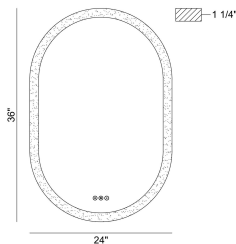

ESLO, 36IN INTEGRATED LED MIRROR

PRODUCT DETAILS

No.	:	47568-013
Product Color	:	MIRROR
Product Material	:	MIRROR
Shade / Accent Colour	:	FROSTED
Shade / Accent Material	:	GLASS
Diameter	:	24"
Height	:	36"
Overall Height	:	36"
Ext	:	2"
Weight	:	17.6LBS

ITEM NO.	FINISH	SHADE
47568-013	MIRROR	FROSTED

TECHNICAL DETAILS

Hanging Support Type	:	Z-BAR
IP Rating	:	IP44
Title 24	:	YES
Beam Angle	:	270

PROJECT INFORMATION

 Job Name: Date: Type:

 Comments: