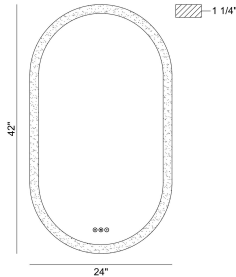

ESLO, 42IN INTEGRATED LED MIRROR

PRODUCT DETAILS

No.	:	47569-010
Product Color	:	MIRROR
Product Material	:	MIRROR
Shade / Accent Colour	:	FROSTED
Shade / Accent Material	:	GLASS
Diameter	:	24"
Height	:	42"
Overall Height	:	42"
Ext	:	2"
Weight	:	19.8LBS

LIGHT SOURCE DETAILS

Light Source Type	:	INTEGRATED LED
Input Voltage	:	120V
Bulb Voltage	:	24V
Socket Type	:	INTEGRATED
Total Wattage	:	36W
Delivered Lumens	:	1620LM
Kelvin	:	3000/4500/6400K
CRI	:	90
Dimmable	:	YES

OPTIONS AVAILABLE

ITEM NO.	FINISH	SHADE
47569-010	MIRROR	FROSTED

TECHNICAL DETAILS

Hanging Support Type	:	Z-BAR
IP Rating	:	IP44
Title 24	:	YES
Beam Angle	:	270

PROJECT INFORMATION

 Job Name: Date: Type:

 Comments: