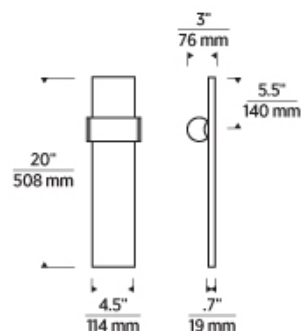

7400 Linder Avenue, Skokie, IL 60077
T 847.410.4400 | F 847.410.4500 | techlighting.com

ESFERA MEDIUM SCONCE

VISUAL COMFORT & CO.

SPECIFICATIONS

PRIMARY MATERIAL	Steel Or Brass
SHADE MATERIAL	Crystal
NET WEIGHT	6 lbs
HEIGHT	20in
WIDTH	3in
LENGTH	4.5in
MIN. EXTENSION FROM WALL	3in
UP LIGHT / DOWN LIGHT / BOTH?	
WET LISTED	
DAMP LISTED	
DRY LISTED	
UP / DOWN	
HORIZONTAL / VERTICAL	
WALL / CEILING MOUNT	
GENERAL LISTING	ETL Listed
ADA COMPLIANT	
INCLUDES	