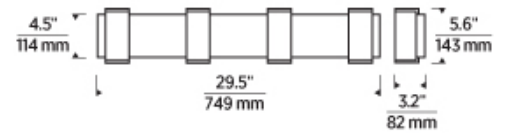

7400 Linder Avenue, Skokie, IL 60077
T 847.410.4400 | F 847.410.4500 | techlighting.com

ESFERA X-LARGE SCONCE

VISUAL COMFORT & Co.

SPECIFICATIONS

PRIMARY MATERIAL	Aluminum or Brass
SHADE MATERIAL	Crystal
NET WEIGHT	14.5 lbs
HEIGHT	29.5in
WIDTH	3.2in
LENGTH	4.5in
MIN. EXTENSION FROM WALL	3.2in
UP LIGHT / DOWN LIGHT / BOTH?	
WET LISTED	
DAMP LISTED	
DRY LISTED	
UP / DOWN	
HORIZONTAL / VERTICAL	
WALL / CEILING MOUNT	
GENERAL LISTING	ETL Listed
ADA COMPLIANT	
INCLUDES	