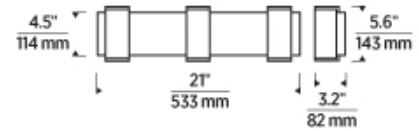

ESFERA LARGE SCONCE

VISUAL COMFORT & Co.

SPECIFICATIONS

| | |
|-------------------------------|-------------------|
| PRIMARY MATERIAL | Aluminum or Brass |
| SHADE MATERIAL | Crystal |
| NET WEIGHT | 11.5 lbs |
| HEIGHT | 21in |
| WIDTH | 3.2in |
| LENGTH | 5.6in |
| MIN. EXTENSION FROM WALL | 3.2in |
| UP LIGHT / DOWN LIGHT / BOTH? | |
| WET LISTED | |
| DAMP LISTED | |
| DRY LISTED | |
| UP / DOWN | |
| HORIZONTAL / VERTICAL | |
| WALL / CEILING MOUNT | |
| GENERAL LISTING | ETL Listed |
| ADA COMPLIANT | |
| INCLUDES | |