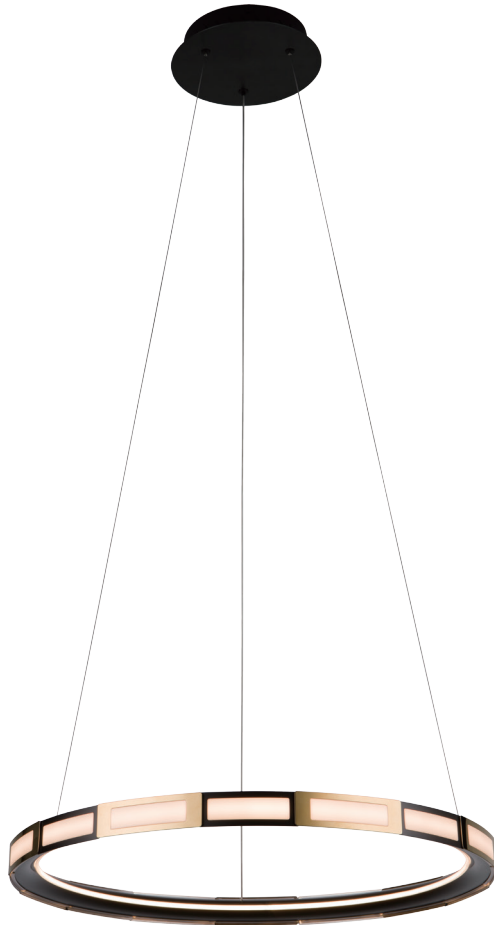

<b>PROJECT</b>			
<b>DATE</b>		<b>TYPE</b>	

PP121610-MB/SC

## EQUATOR

### DETAILS

**Materials:**  
Aluminum+Steel

**Lamp Shade:**  
Acrylic

**Finishes:**  
Anodizing +  
Spray Painting

**Color Temp.:** 3000K

**CRI (Ra):** ≥90

**LED Rated Life:** ≈50,000 Hours

**Dimming:** 100% - 10%

### ITEM NO.

**PP121610**

**Wattage:**

27W

**Voltage:**

100-120V

**Size:**

D24" x 121.3"OAH