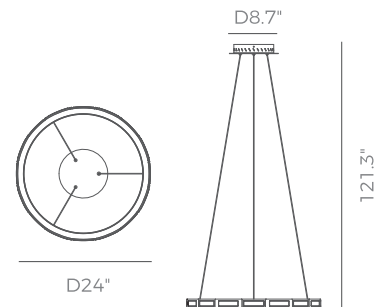

EQUATOR

DETAILS

Materials:
Aluminum+Steel

Lamp Shade:
Acrylic

Finishes:
Anodizing +
Spray Painting

Color Temp.: 3000K

CRI (Ra): ≥90

LED Rated Life: ≈50,000 Hours

Dimming: 100% - 10%

Dimmable with ELV or TRIAC Dimmer (Not Included)

ITEM NO.

PP121610

Wattage:

27W

Voltage:

100-120V

Size:

D24" x 121.3"OAH

Total Lumens:

1500 lm

Delivered Lumens: 730 lm