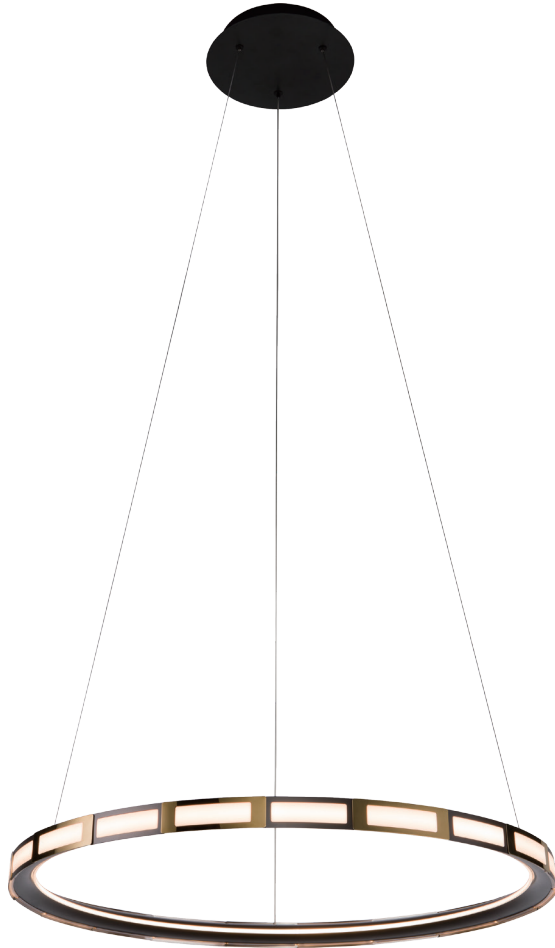

| | | | |
|----------------|--|-------------|--|
| PROJECT | | | |
| DATE | | TYPE | |

PP121611-MB/SC

EQUATOR

DETAILS

Materials:
Aluminum+Steel

Lamp Shade:
Acrylic

Finishes:
Anodizing +
Spray Painting

Color Temp.: 3000K

CRI (Ra): ≥90

LED Rated Life: ≈50,000 Hours

Dimming: 100% - 10%

Dimmable with ELV or TRIAC Dimmer (Not Included)

ITEM NO.

PP121611

Wattage:

33W

Voltage:

100-120V

Size:

D29.9" x 121.3" OAH

Total Lumens:

2000 lm

Delivered Lumens: 870 lm

PageOne Furnishing & Lighting Co., Ltd.