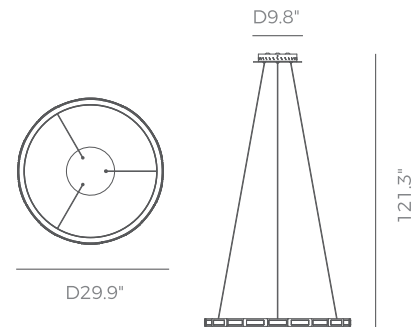

| | | | |
|----------------|--|-------------|--|
| PROJECT | | | |
| DATE | | TYPE | |

PP121611-MB/SC

EQUATOR

DETAILS

Materials:
Aluminum+Steel

Lamp Shade:
Acrylic

Finishes:
Anodizing +
Spray Painting

Color Temp.: 3000K

CRI (Ra): ≥90

LED Rated Life: ≈50,000 Hours

Dimming: 100% - 10%

Dimmable with ELV or TRIAC Dimmer (Not Included)

ITEM NO.

PP121611

Wattage:

33W

Voltage:

100-120V

Size:

D29.9" x 121.3" OAH

Total Lumens:

2000 lm

Delivered Lumens: 870 lm

PageOne Furnishing & Lighting Co., Ltd.