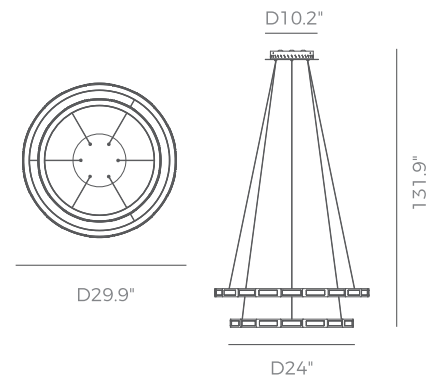

PROJECT			
DATE		TYPE	

PP121613-MB/SG

EQUATOR

DETAILS

Materials:
Aluminum+Steel

Lamp Shade:
Acrylic

Finishes:
Anodizing +
Spray Painting

Color Temp.: 3000K

CRI (Ra): ≥90

LED Rated Life: ≈50,000 Hours

Dimming: 100% - 10%

Dimmable with ELV or TRIAC Dimmer (Not Included)

ITEM NO.	PP121613
Wattage:	60W
Voltage:	100-120V
Size:	D29.9" x 131.9" OAH
Total Lumens:	3200 lm
Delivered Lumens:	1590 lm