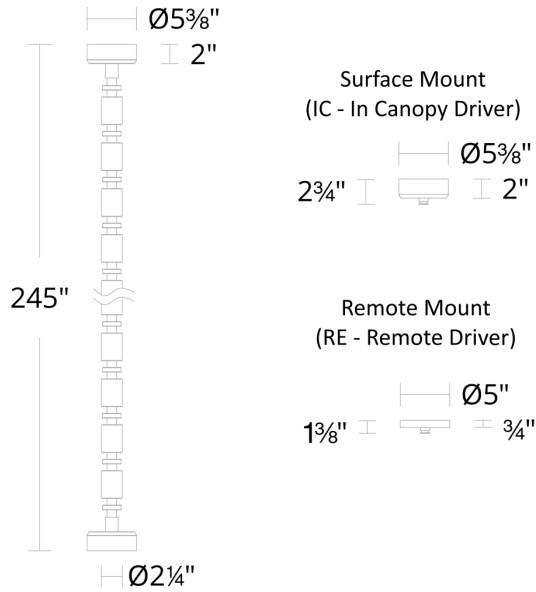

PD-62448IC

Project:

Location:

Fixture Type:

Catalog Number:

AVAILABLE FINISHES:

Entice

PD-62448IC

PRODUCT DESCRIPTION

Timelessly tasteful. Cylinders of natural Spanish Alabaster and gleaming metallic collars ornament a silica strand, creating a gemlike presence.

FEATURES

- Driver concealed within the canopy
- Illuminated silica strand decorated with First class quality Spanish alabaster and metal collar accents
- Remote or surface mounted driver options available
- Built in color temperature adjustability. Switch from 2700K/3000K/3500K/4000K
- Option to pre-select color temperature or adjust in the field
- NEC CODE (314.24) requires ceiling outlet boxes in the U.S. support up to 50 lbs.
- This fixture in the 240" length exceeds 50 lbs. and must be installed using a U.L. listed outlet box approved for up to 75 lbs. or supported independently of the outlet box

SPECIFICATIONS

Rated Life	50000 Hours
Standards	ETL, cETL,Damp Location Listed
Input	120-277V,50/60Hz
Dimming	ELV, 0-10V, TRIAC
Color Temp	4000K,3500K,3000K,2700K
CRI	90
Construction	Silica diffuser with alabaster shades and steel bands

REPLACEMENT PARTS

- 4PEND-RE624-AB - Remote Mount Canopy
- 4PEND-IC624-AB - Surface Mount Canopy

Model & Size	Color Temp & CRI	Finish	Watt	Voltage	LED Lumens	Delivered Lumens
PD-62448IC 240"	2700K 90	AB Aged Brass	54.1W	120-277V	5000	2041
	3000K 90	AB Aged Brass	54.1W	120-277V	5000	2041
	3500K 90	AB Aged Brass	54.1W	120-277V	5000	2041
	4000K 90	AB Aged Brass	54.1W	120-277V	5000	2041

Example: **PD-62448IC-40-AB**

For custom requests please contact customs@modernforms.com