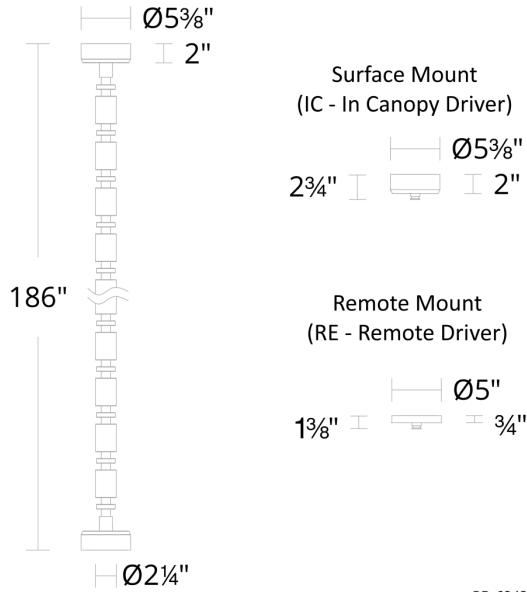

PD-624361C

Project:

Location:

Fixture Type:

Catalog Number:

AVAILABLE FINISHES:

Entice

PD-624361C

PRODUCT DESCRIPTION

Timelessly tasteful. Cylinders of natural Spanish Alabaster and gleaming metallic collars ornament a silica strand, creating a gemlike presence.

FEATURES

- Driver concealed within the canopy
- Illuminated silica strand decorated with First class quality Spanish alabaster and metal collar accents
- Remote or surface mounted driver options available
- Built in color temperature adjustability. Switch from 2700K/3000K/3500K/4000K
- Option to pre-select color temperature or adjust in the field

SPECIFICATIONS

Rated Life	50000 Hours
Standards	ETL, cETL,Damp Location Listed
Input	120-277V,50/60Hz
Dimming	ELV, 0-10V, TRIAC
Color Temp	4000K,3500K,3000K,2700K
CRI	90
Construction	Silica diffuser with alabaster shades and steel bands

REPLACEMENT PARTS

- 4PEND-RE624-AB - Remote Mount Canopy
- 4PEND-IC624-AB - Surface Mount Canopy

Model & Size	Color Temp & CRI	Finish	Watt	Voltage	LED Lumens	Delivered Lumens
PD-624361C 181"	2700K 90	AB Aged Brass	40.2W	120-277V	4000	1640
	3000K 90	AB Aged Brass	40.2W	120-277V	4000	1640
	3500K 90	AB Aged Brass	40.2W	120-277V	4000	1640
	4000K 90	AB Aged Brass	40.2W	120-277V	4000	1640

Example: **PD-624361C-40-AB**

For custom requests please contact customs@modernforms.com