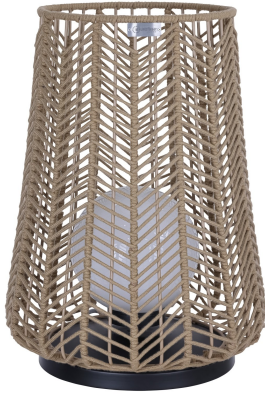

ELICE,

PRODUCT DETAILS

No.	:	46629-012
Product Color	:	KHAKI
Product Material	:	KHAKI
Shade / Accent Material	:	ROPE
Length	:	16.25"
Width	:	16.25"
Diameter	:	16.25"
Height	:	22.25"
Overall Height	:	22.25"
Weight	:	14.1LBS
Shade Height	:	22.5"
Shade Diameter	:	16.25"

LIGHT SOURCE DETAILS

Number of Bulbs	:	1
Light Source Type	:	E26
Bulb Voltage	:	120V
Socket Type	:	E26
Wattage	:	40W
Total Wattage	:	40W
Bulb Included	:	NO
Dimmable	:	NO

TECHNICAL DETAILS

Light Direction	:	AMBIENT
Hanging Support Type	:	CORD
Canopy / Backplate Height	:	0.75"
Canopy / Backplate Dia.	:	8"
IP Rating	:	IP20
Location	:	WET

OPTIONS AVAILABLE

ITEM NO.	FINISH	SHADE
46629-012	KHAKI	

PROJECT INFORMATION

 Job Name: Date: Type:

 Comments: