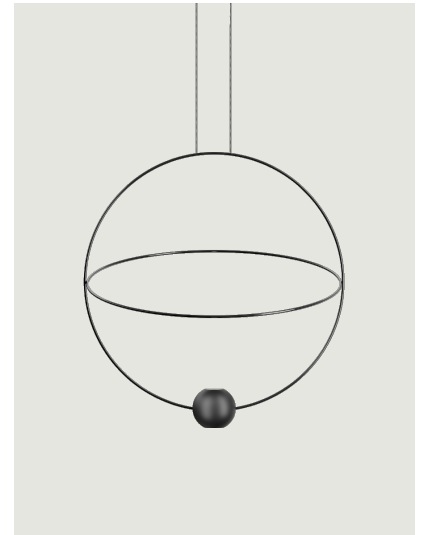

Elara,
Design by Nika Zupanc

Model Elara medium

The name *Elara* connotes astronomy and Greek mythology, and its geometric design mimicks the trajectory of the planets within the universe. Inspired by astral motion, the lamp is characterised by two metal rings, one of which can be set at various angles to produce fluidity and movement, as well as a small sphere at the bottom of the lamp that contains the light source.

Elara medium	Light source	Structure: Metal	Code 2700 K	Code 3000 K
	LED			20621 2230U
	3000 K 27 W Side I 2260 lm Side II 845 lm 1000 mA CRI 90 MacAdam 3-Step LED and driver included			

Net weight: 4.19 lbs