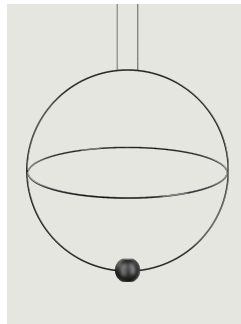

3000 K **D** + **F**

Ecodesign Regulation

The LED-only light source contained in this fixture must only be replaced by the manufacturer, its support service or similarly qualified personnel.

The LED driver contained in this fixture must only be replaced by the manufacturer, its support service or similarly qualified personnel.

Options of Elara

Elara large