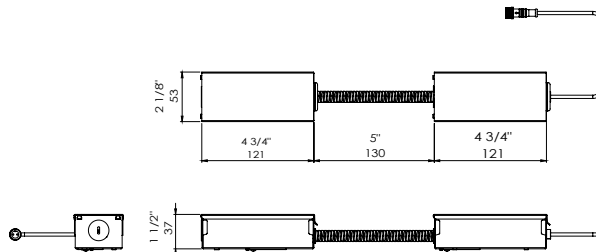

ECHO

Small Aperture Trumpet Shaped
Downlight

REFLECTOR OPTIONS

ADD-ONS

- Remote Mounted
- 150W Max 0-10V
- 25W Max Triac/elv.
- Can accommodate multiple fixtures
- Recommended to load to 80%
- 90 Min Service
- See Spc Sheet for more details

SINUSOIDAL EMERGENCY
MICRO INVERTER
47184-015

DIFFUSER OPTIONS

NEW CONSTRUCTION PLATES

**NEW CONSTRUCTION PLATE
TRIM (ECO1RT)**
32506-010

TRIMLESS (ECO1RTL)
30534-018

CUT HOLE:
Trim: Ø3"
Trimless: Ø3 1/4"

TRIM (ECO1RT)
AT/IC Box: 47404-014

ECHO

Small Aperture Trumpet Shaped Downlight

PHOTOMETRICS (Metric)

10W 1-LIGHT FIXED NARROW CLEAR

15W 1-LIGHT FIXED NARROW CLEAR

10W 1-LIGHT FIXED MEDIUM CLEAR

15W 1-LIGHT FIXED MEDIUM CLEAR

10W 1-LIGHT FIXED WIDE CLEAR