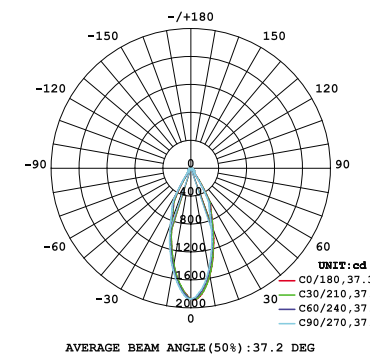

15W 1-LIGHT FIXED WIDE CLEAR