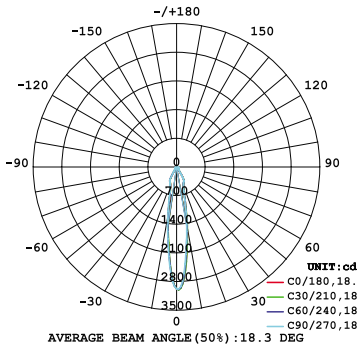

ECHO

Small Aperture Trumpet Shaped Downlight

PHOTOMETRICS (Metric)

10W 1-LIGHT FIXED NARROW CLEAR

15W 1-LIGHT FIXED NARROW CLEAR

10W 1-LIGHT FIXED MEDIUM CLEAR

15W 1-LIGHT FIXED MEDIUM CLEAR

10W 1-LIGHT FIXED WIDE CLEAR