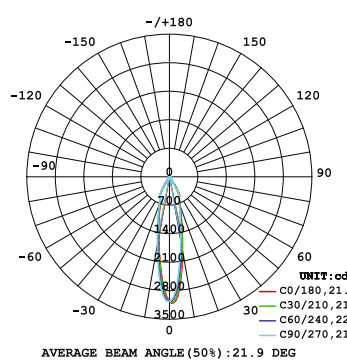

ECHO

Small Aperture Trumpet Shaped Downlight

PHOTOMETRICS (Metric)

10W 1-LIGHT FIXED NARROW CLEAR

15W 1-LIGHT FIXED NARROW CLEAR

10W 1-LIGHT FIXED MEDIUM CLEAR

15W 1-LIGHT FIXED MEDIUM CLEAR

10W 1-LIGHT FIXED WIDE CLEAR

15W 1-LIGHT FIXED WIDE CLEAR

ECHO

Small Aperture Trumpet Shaped Downlight

PHOTOMETRICS (Imperial)

10W 1-LIGHT FIXED NARROW CLEAR

15W 1-LIGHT FIXED NARROW CLEAR

10W 1-LIGHT FIXED MEDIUM CLEAR

15W 1-LIGHT FIXED MEDIUM CLEAR