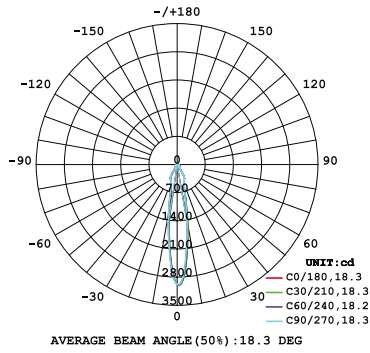

ECHO

Small Aperture Trumpet Shaped Downlight

PHOTOMETRICS (Imperial)

10W 1-LIGHT FIXED NARROW CLEAR