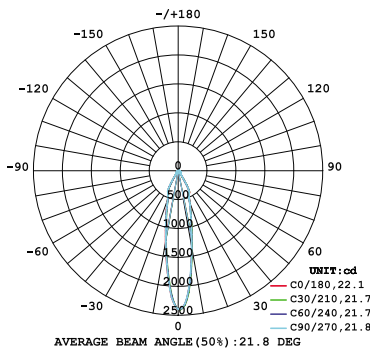

ECHO

Small Aperture Trumpet Shaped Downlight

PHOTOMETRICS (Metric)

10W 1-LIGHT FIXED NARROW CLEAR

15W 1-LIGHT FIXED NARROW CLEAR

10W 1-LIGHT FIXED MEDIUM CLEAR

15W 1-LIGHT FIXED MEDIUM CLEAR

10W 1-LIGHT FIXED WIDE CLEAR

15W 1-LIGHT FIXED WIDE CLEAR

ECHO

Small Aperture Trumpet Shaped Downlight

PHOTOMETRICS (Imperial)

10W 1-LIGHT FIXED NARROW CLEAR

15W 1-LIGHT FIXED NARROW CLEAR

10W 1-LIGHT FIXED MEDIUM CLEAR

15W 1-LIGHT FIXED MEDIUM CLEAR