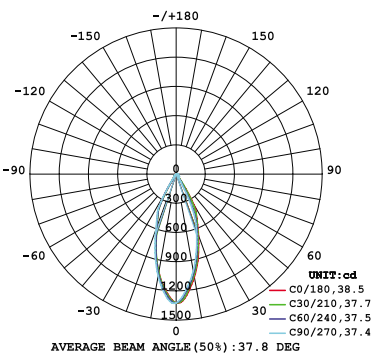

ECHO

Small Aperture Trumpet Shaped Downlight

PHOTOMETRICS (Metric)

10W 1-LIGHT FIXED NARROW CLEAR

15W 1-LIGHT FIXED NARROW CLEAR

10W 1-LIGHT FIXED MEDIUM CLEAR

15W 1-LIGHT FIXED MEDIUM CLEAR

10W 1-LIGHT FIXED WIDE CLEAR