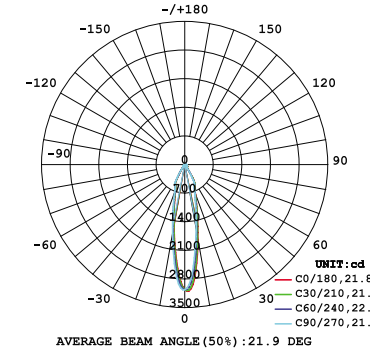

ECHO

Small Aperture Trumpet Shaped Downlight

PHOTOMETRICS (Metric)

10W 1-LIGHT FIXED NARROW CLEAR

15W 1-LIGHT FIXED NARROW CLEAR

10W 1-LIGHT FIXED MEDIUM CLEAR

15W 1-LIGHT FIXED MEDIUM CLEAR

10W 1-LIGHT FIXED WIDE CLEAR

15W 1-LIGHT FIXED WIDE CLEAR

ECHO

Small Aperture Trumpet Shaped Downlight

PHOTOMETRICS (Imperial)

10W 1-LIGHT FIXED NARROW CLEAR

15W 1-LIGHT FIXED NARROW CLEAR

10W 1-LIGHT FIXED MEDIUM CLEAR

15W 1-LIGHT FIXED MEDIUM CLEAR