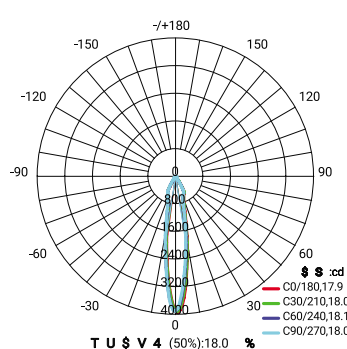

ECHO

Small Aperture Trumpet Shaped Downlight

PHOTOMETRICS (Metric)

10W 1-LIGHT FIXED NARROW CLEAR

15W 1-LIGHT FIXED NARROW CLEAR

10W 1-LIGHT FIXED MEDIUM CLEAR

15W 1-LIGHT FIXED MEDIUM CLEAR

10W 1-LIGHT FIXED WIDE CLEAR