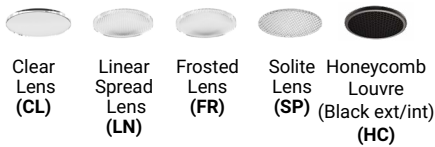

DIFFUSER OPTIONS

NEW CONSTRUCTION PLATES

TRIMLESS (ECO1RTL)
30534-018

CUT HOLE:
Trim: Ø3"
Trimless: Ø3 1/4"