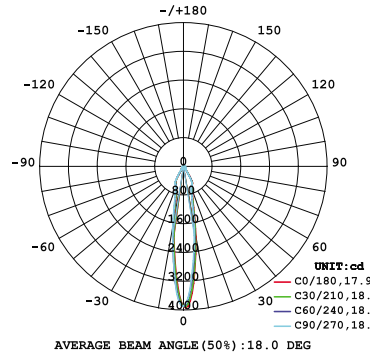

ECHO

Small Aperture Trumpet Shaped Downlight

PHOTOMETRICS (Metric)

10W 1-LIGHT FIXED NARROW CLEAR

15W 1-LIGHT FIXED NARROW CLEAR

10W 1-LIGHT FIXED MEDIUM CLEAR

15W 1-LIGHT FIXED MEDIUM CLEAR

10W 1-LIGHT FIXED WIDE CLEAR

15W 1-LIGHT FIXED WIDE CLEAR

ECHO

Small Aperture Trumpet Shaped Downlight

PHOTOMETRICS (Imperial)

10W 1-LIGHT FIXED NARROW CLEAR

15W 1-LIGHT FIXED NARROW CLEAR

10W 1-LIGHT FIXED MEDIUM CLEAR

15W 1-LIGHT FIXED MEDIUM CLEAR