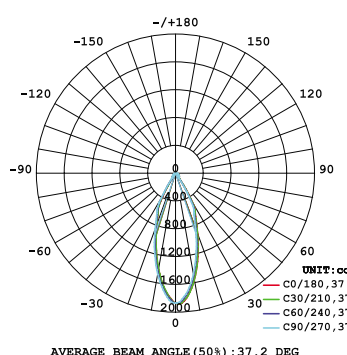

ECHO

Small Aperture Trumpet Shaped Downlight

PHOTOMETRICS (Metric)

10W 1-LIGHT FIXED NARROW CLEAR

15W 1-LIGHT FIXED NARROW CLEAR

10W 1-LIGHT FIXED MEDIUM CLEAR

15W 1-LIGHT FIXED MEDIUM CLEAR

10W 1-LIGHT FIXED WIDE CLEAR