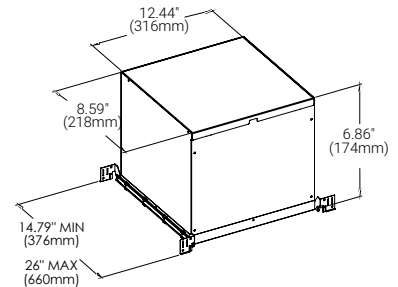

TRIMLESS (ECO1RTL)
AT/IC Box: 46739-018

CUT HOLE:
Trim: Ø3"
Trimless: Ø3 1/4"