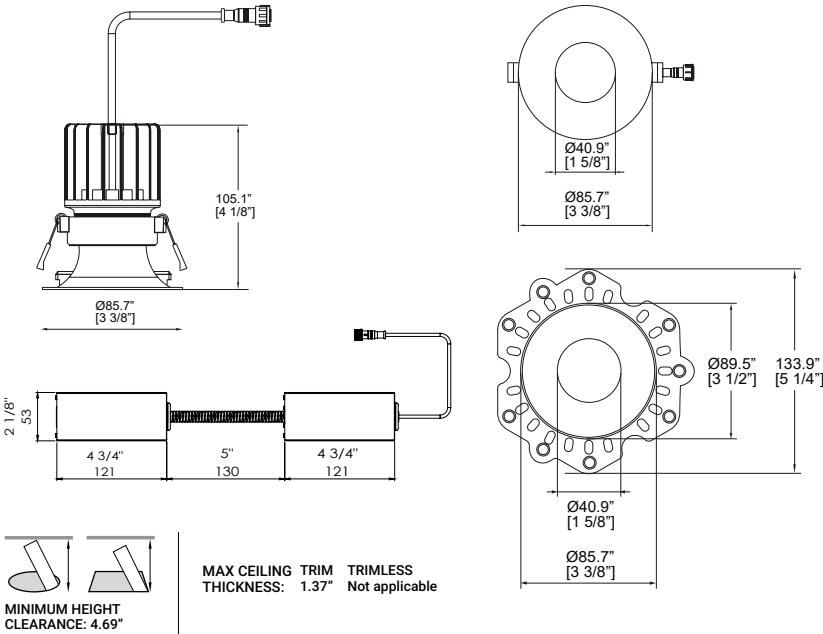

ECHO

Small Aperture Trumpet Shaped Downlight

PROJECT: _____

TYPE: _____ DATE: _____

NOTES: _____

FEATURES

Echo is a versatile and unique architectural grade recessed lighting collection. This family is offered in a traditional recessed design for trim or trim less installation and also as a recessed light with a ring that sits flush to the outside of the ceiling. The traditional recessed design features a trumpet shaped concave baffle that provides a peculiar soothing even glow of illumination compared to standard baffle recessed lights. The surface mount ring option brings an exotic touch as it adds dimension to the ceilings appearance and is available in different colors to match room décor. Both styles have multiple color, wattage, CCT reflector and lens options to choose from allowing for full customization to suit most residential or commercial settings.

SPECIFICATIONS

FIXTURE BODY	18 gauge powder coated steel body. Aluminum powder coated trim or trimless mesh plate
INSTALLATION TYPE	Remodel/existing ceiling N/C plate, IC Box on page 2
CUT HOLE	Trim: Ø3" Trimless: Ø3 1/4"
COLOR FINISH	Black/White/Custom
LIGHT MODULE	High output, high efficiency LED COB. Lumen Maintenance: 70%@50,000hrs
INPUT VOLTAGE	120V - 277V
WATTAGE	10W IC Rated, 15W Non-IC Rated
POWER SUPPLY	ERP 10W or 15W, Constant Current 250mA or 350mA power supply Minimum operating temperature: -30° Enclosed in a Junction box with 12" flexible cable to mate to module connector
CRI	90+
DIMMING	TRIAC/ELV/0-10V
DELIVERED LUMENS	10W, 730 Lumens & 15W, 960 Lumens, Dim to Warm: 15W, 710 Lumens
CCT OPTIONS	2700K/3000K/3500K/4000K, DTW (Dim to warm)
REFLECTORS	(N) Narrow 15°/(M) Medium 24°/(W) Wide 38°/(F) Wide Flood 50°
DIFFUSERS	(CL) Clear/(LN) Linear Spread/(HC) Honeycomb (FR) Frosted/(SP) Solite
APPROVAL	Damp
ELECTRICAL APPROVAL	Compliant
WARRANTY	