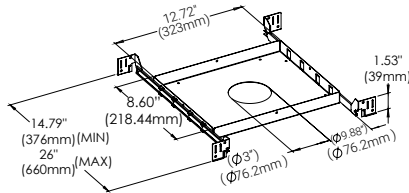

ECHO

Small Aperture Trumpet Shaped
Downlight

REFLECTOR OPTIONS

ADD-ONS

- Remote Mounted
- 150W Max 0-10V
- 25W Max Triac/elv.
- Can accommodate multiple fixtures
- Recommended to load to 80%
- 90 Min Service
- See Spc Sheet for more details

SINUSOIDAL EMERGENCY
MICRO INVERTER
47184-015

DIFFUSER OPTIONS

NEW CONSTRUCTION PLATES

**NEW CONSTRUCTION PLATE
TRIM (ECO1RT)**
32506-010

TRIMLESS (ECO1RTL)
30534-018

CUT HOLE:
Trim: Ø3"
Trimless: Ø3 1/4"

TRIM (ECO1RT)
AT/IC Box: 47404-014