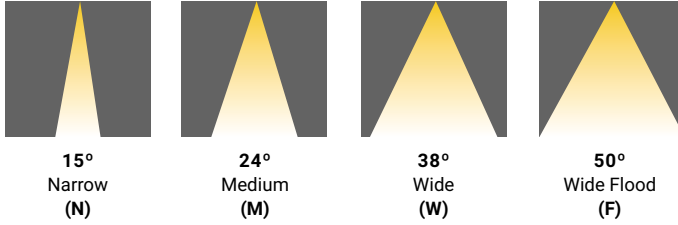

ECHO

Small Aperture Trumpet Shaped Downlight

PROJECT: _____

TYPE: _____ DATE: _____

NOTES: _____

FEATURES

Echo is a versatile and unique architectural grade recessed lighting collection. This family is offered in a traditional recessed design for trim or trim less installation and also as a recessed light with a ring that sits flush to the outside of the ceiling. The traditional recessed design features a trumpet shaped concave baffle that provides a peculiar soothing even glow of illumination compared to standard baffle recessed lights. The surface mount ring option brings an exotic touch as it adds dimension to the ceilings appearance and is available in different colors to match room décor. Both styles have multiple color, wattage, CCT reflector and lens options to choose from allowing for full customization to suit most residential or commercial settings.

SPECIFICATION GUIDE

ECHO	1	SHAPE	TRIM/TRIMLESS	FINISHES	LIGHT MODULE	WATTAGE	CCT	BEAM ANGLE	DIFFUSER	ADD-ONS*											
ECO	1	R	ROUND	T	TRIM	01	BLACK	RF	RECESSED FIXED	10	10W	27	N	15°	CL	CLEAR	EM	EMERGENCY MICRO INVERTER			
				TL	TRIMLESS	02	WHITE														

*Part# 47184-015 Sold Separate, see page 2 for details.

ORDERING GUIDE EXAMPLE:
 Echo /1 / Round / Trim / White / Recessed Fixed /15W / 2700K /
 15° Beam Angle / Clear Diffuser
 CODE: ECO-1-R-T-02-RF-15-27-N-CL

ECHO

Small Aperture Trumpet Shaped
Downlight

REFLECTOR OPTIONS

ADD-ONS

- Remote Mounted
- 150W Max 0-10V
- 25W Max Triac/elv.
- Can accommodate multiple fixtures
- Recommended to load to 80%
- 90 Min Service
- See Spc Sheet for more details