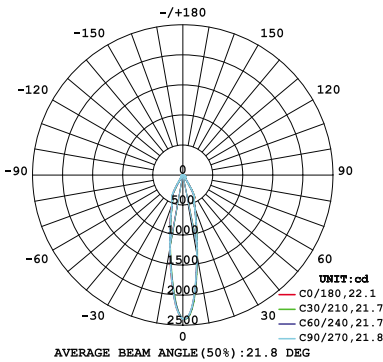

ECHO

Small Aperture Trumpet Shaped Downlight

PHOTOMETRICS (Metric)

10W 1-LIGHT FIXED NARROW CLEAR

15W 1-LIGHT FIXED NARROW CLEAR

10W 1-LIGHT FIXED MEDIUM CLEAR

15W 1-LIGHT FIXED MEDIUM CLEAR

10W 1-LIGHT FIXED WIDE CLEAR