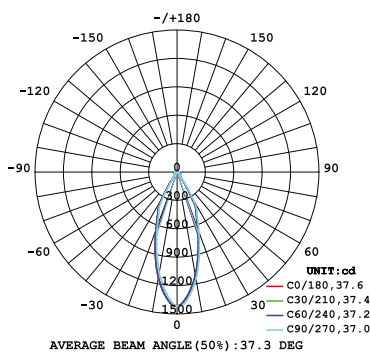

ECHO

Small Aperture Trumpet Shaped Downlight

PHOTOMETRICS (Metric)

10W 1-LIGHT FIXED NARROW CLEAR

15W 1-LIGHT FIXED NARROW CLEAR

10W 1-LIGHT FIXED MEDIUM CLEAR

15W 1-LIGHT FIXED MEDIUM CLEAR

10W 1-LIGHT FIXED WIDE CLEAR

15W 1-LIGHT FIXED WIDE CLEAR

ECHO

Small Aperture Trumpet Shaped Downlight

PHOTOMETRICS (Imperial)

10W 1-LIGHT FIXED NARROW CLEAR

15W 1-LIGHT FIXED NARROW CLEAR

10W 1-LIGHT FIXED MEDIUM CLEAR

15W 1-LIGHT FIXED MEDIUM CLEAR