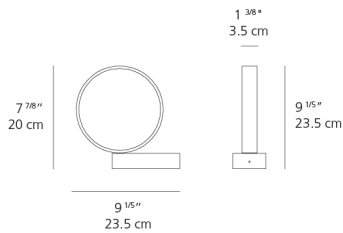

Dimensions

Packaging

1 Box

1 x 11-7/8" x 6" x 11-7/8" / 2.65 lbs - 30 cm x 15 cm x 30 cm / 1.2 kg

Light distribution

Diffused

Luminaire weight

2.2 lbs / 1 kg