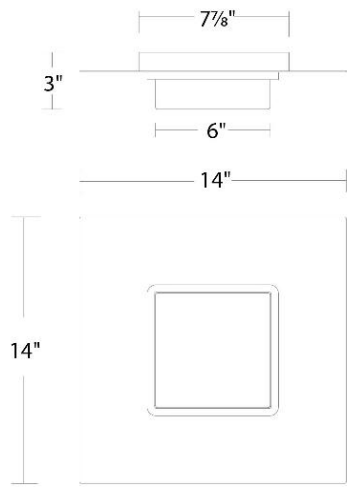

WAC LIGHTING

Double Decker

Flush Mount 4CCT

Fixture Type: _____

Catalog Number: _____

Project: _____

Location: _____

Model & Size	Color Temp	Finish	LED Watts	LED Lumens	Delivered Lumens
FM-31414 14"	2700K	BK/AB Black/Aged	22 W	1800	963
	3000K	Brass	22 W	1800	963
	3500K		22 W	1800	963
	4000K		22 W	1800	963

Example: **FM-31414-40-BK/AB**

For custom requests please contact customs@wacighting.com

DESCRIPTION

A perfect platform. This bi-level ceiling luminaire features a large, aged brass square crowning a smaller black profile that embraces an etched opal diffuser. Contrasting and complementary size, forms and finishes result in a delightful combination.

FEATURES

- Opal glass diffuser
- Built in color temperature adjustability. Switch from 2700K/3000K/3500K/4000K
- 0-10V dimming option (LDS065M010AFE-LO1) available (special order), unit dimensions: 3.4" x 1.2" x 0.5"
- ACLED driverless technology

SPECIFICATIONS

Color Temp:	4000K,3500K,3000K,2700K
Input:	120 VAC,50/60Hz
CRI:	90
Dimming:	ELV: 100-10% ,TRIAC: 100-5%
Rated Life:	50000 Hours
Mounting:	Can be mounted on ceiling or wall in all orientations
Standards:	ETL, cETL,Title 24 JA8 Compliant Damp Location Listed
Construction:	Aluminum body with glass diffuser

FINISHES:

Black/Aged
Brass

LINE DRAWING:

FM-31414

REPLACEMENT PARTS

RRL-GLA-31414 - Glass Shade