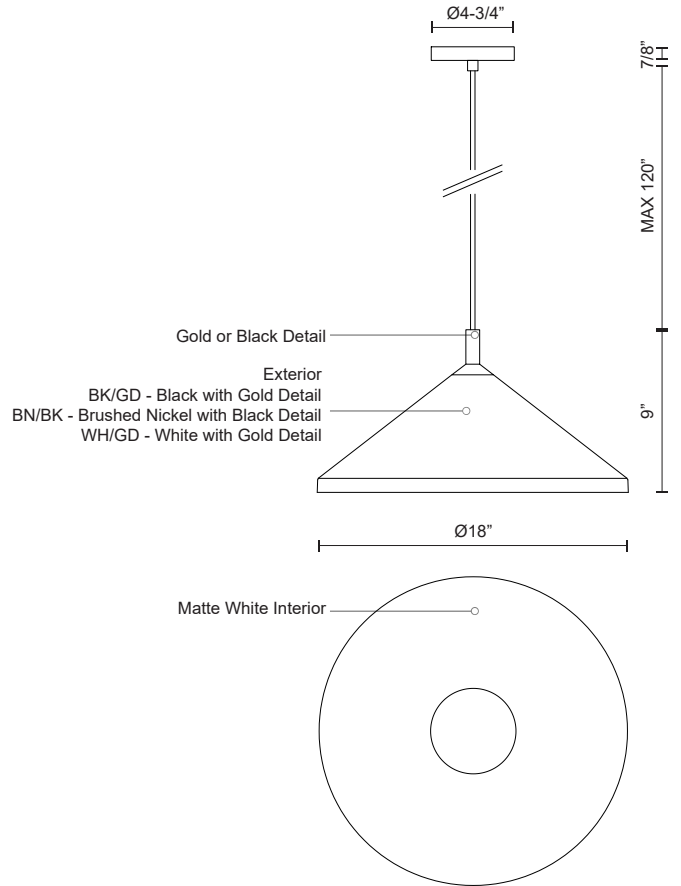

DOROTHY 493118

PENDANTS

PROJECT

493118-BK/GD
Black with Gold
detail

493118-BN/BK
Brushed Nickel with
Black detail

493118-WH/GD
White with Gold
detail

SPECIFICATION DETAILS

| | |
|---------------------------------|---|
| Fixture Dimensions | D18" x H9" |
| Lamp Type | Incandescent, Medium Base |
| Wattage | 1 x 60W |
| Voltage | 120V |
| Shade Details | Spun Aluminum Shade |
| Adjustable | Yes |
| Wire Length | 120" Max |
| Wire Type | BK, BN - Black Braided Cord; WH - White Braided Cord; |
| Minimum Hang Height | 15" |
| Sloped Ceiling Adaptable | Yes |
| Location | Dry |
| Bulbs Included | No |
| Canopy Dimensions | D4-3/4" x H7/8" |

* For custom options, consult factory for details.

* For warranty information, please visit www.kuzcolighting.com/warranty

DESCRIPTION

Single lamp pendant with conical aluminum shade with fine powder-coated or plated finishes with contrasting finial. Exterior shade colors are black or white with gold detail or brushed nickel with black detail. Suspended by cloth cable. Available in 2 sizes.