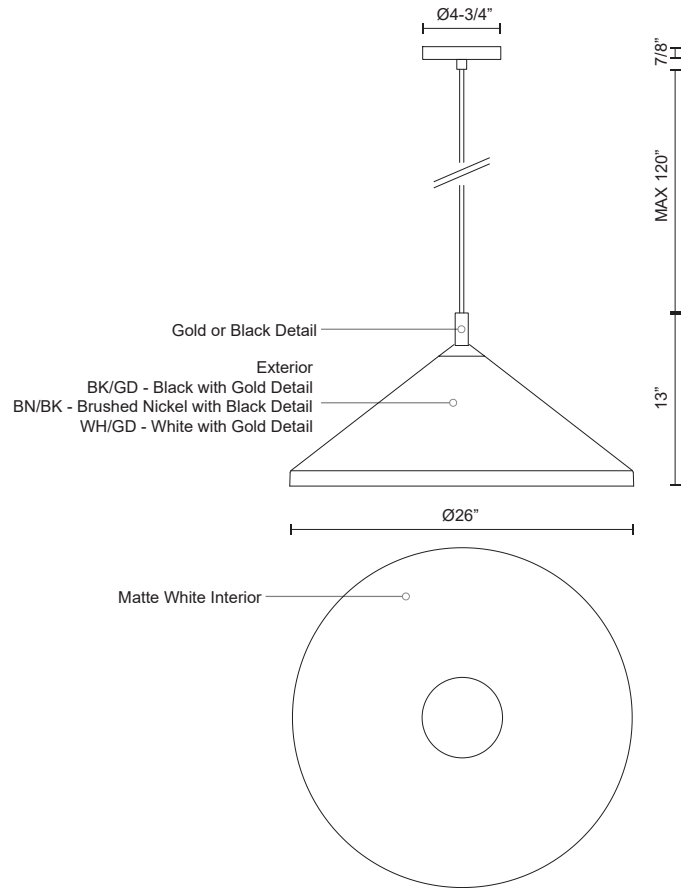

DOROTHY 493126

PENDANTS

PROJECT

493126-BK/GD
Black with Gold
detail

493126-BN/BK
Brushed Nickel with
Black detail

493126-WH/GD
White with Gold
detail

SPECIFICATION DETAILS

Fixture Dimensions	D26" x H13"
Lamp Type	Incandescent, Medium Base
Wattage	1 x 60W
Voltage	120V
Shade Details	Spun Aluminum Shade
Adjustable	Yes
Wire Length	120" Max
Wire Type	BK, BN - Black Braided Cord; WH - White Braided Cord;
Minimum Hang Height	18"
Sloped Ceiling Adaptable	Yes
Location	Dry
Bulbs Included	No
Canopy Dimensions	D4-3/4" x H7/8"

* For custom options, consult factory for details.

* For warranty information, please visit www.kuzcolighting.com/warranty

DESCRIPTION

Single lamp pendant with conical aluminum shade with fine powder-coated or plated finishes with contrasting finial. Exterior shade colors are black or white with gold detail or brushed nickel with black detail. Suspended by cloth cable. Available in 2 sizes.