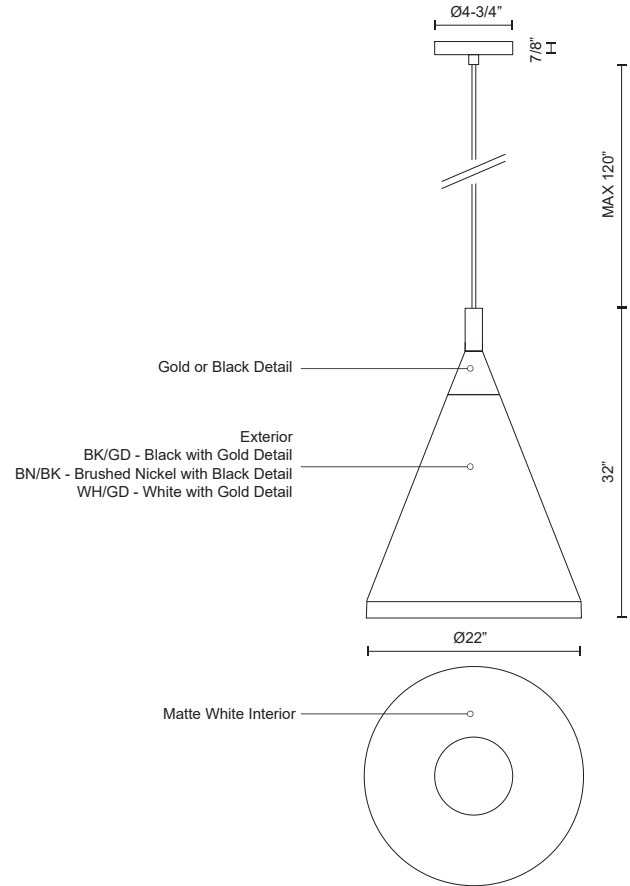

DOROTHY 492722

PENDANTS

PROJECT

492722-BK/GD
Black with Gold
detail

492722-BN/BK
Brushed Nickel with
Black detail

492722-WH/GD
White with Gold
detail

SPECIFICATION DETAILS

Fixture Dimensions	D22" x H32"
Lamp Type	Incandescent, Medium Base
Wattage	1 x 60W
Voltage	120V
Shade Details	Spun Aluminum Shade
Adjustable	Yes
Wire Length	120" Max
Wire Type	BK, BN - Black Braided Cord; WH - White Braided Cord;
Minimum Hang Height	38"
Sloped Ceiling Adaptable	Yes
Location	Dry
Bulbs Included	No
Canopy Dimensions	D4-3/4" x H7/8"

* For custom options, consult factory for details.

* For warranty information, please visit www.kuzcolighting.com/warranty

DESCRIPTION

Single lamp pendant with conical aluminum shade with fine powder-coated or plated finishes with contrasting finial. Exterior shade colors are black or white with gold detail or brushed nickel with black detail. Suspended by cloth cable. Available in 3 sizes.