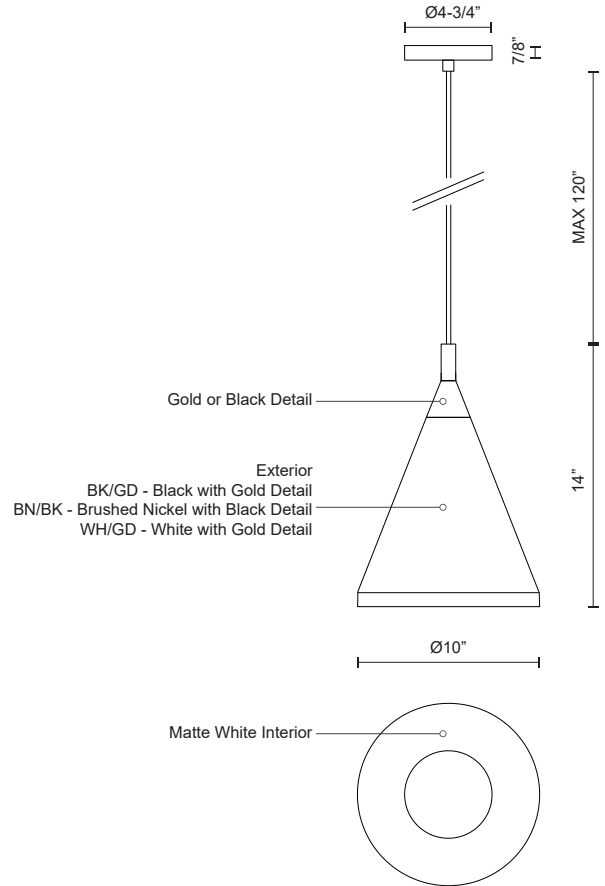

DOROTHY 492710

PENDANTS

PROJECT

492710-BK/GD
Black with Gold
detail

492710-BN/BK
Brushed Nickel with
Black detail

492710-WH/GD
White with Gold
detail

SPECIFICATION DETAILS

Fixture Dimensions	D10" x H14"
Lamp Type	Incandescent, Medium Base
Wattage	1 x 60W
Voltage	120V
Shade Details	Spun Aluminum Shade
Adjustable	Yes
Wire Length	120" Max
Wire Type	BK, BN - Black Braided Cord; WH - White Braided Cord;
Minimum Hang Height	18"
Sloped Ceiling Adaptable	Yes
Location	Dry
Bulbs Included	No
Canopy Dimensions	D4-3/4" x H7/8"

* For custom options, consult factory for details.

* For warranty information, please visit www.kuzcolighting.com/warranty

DESCRIPTION

Single lamp pendant with conical aluminum shade with fine powder-coated or plated finishes with contrasting finial. Exterior shade colors are black or white with gold detail or brushed nickel with black detail. Suspended by cloth cable. Available in 3 sizes.