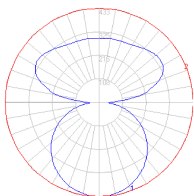

Dimensions

Packaging

1 Box

1 x 69" x 6-13/16" x 22-1/8" / 18.74 lbs - 175 cm x 17 cm x 56 cm / 8.5 kg

Light distribution

Diffused

Luminaire weight

12.13 lbs / 5.5 kg

Red = Max Cd. Through Vertical plane
Blue = Max Cd. Through Horizontal plane

Warranty