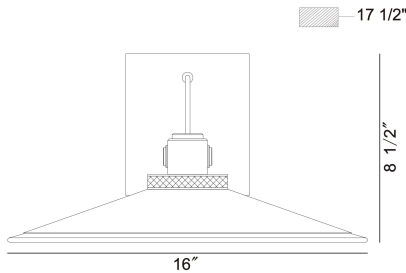

DECKARD, 16IN INTEGRATED LED OUTDOOR WALL LANTERN

PRODUCT DETAILS

No.	:	47357-013
Product Color	:	GOLD-BLACK MIX
Product Material	:	GOL-BLK
Shade / Accent Colour	:	BLACK
Shade / Accent Material	:	GLASS
Diameter	:	16"
Height	:	8.5"
Ext	:	17.75"
Weight	:	9.4LBS
Shade Height	:	2"
Shade Diameter	:	16"

TECHNICAL DETAILS

Hanging Support Type	:	J-BOX
Canopy / Backplate Length	:	5.5"
Canopy / Backplate Height	:	6.25"
Canopy / Backplate Width	:	1.5"
IP Rating	:	IP44
Beam Angle	:	180

PROJECT INFORMATION

Job Name: Date: Type: