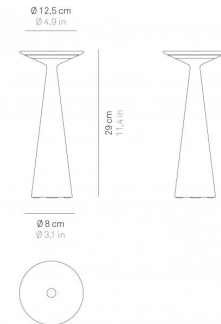

DAMA

TABLE

zafferano

LAMPES A PORTER

LED dimmable

IP54

Dama pro is a battery-operated portable and rechargeable table lamp. It is equipped with: contact charging base, dimmer touch control and a light colour temperature selection function, 2700 or 3000K (dynamic white). Available also with a USB-a port for charging mobile devices.

Accessories:

- Multi-contact charging base (max 6 pc) - LD0350RP
- Multi-socket USB charger (8xUSB) - LD0340RA
- Replacement battery pack BAT04703706701900

CODE	COLOR

LD0610B3

White

LD0610N3

Black

DIMENSIONS AND HOLES

dimensions

Ø 12,5 x h 29,1 cm / Ø 4,9 x h 11,4 in

ILLUMINOTECHNICAL SPECIFICATIONS

Source	LED
type	SMD
total watt	2,2 W
Lumen lamp	166 - 178 lm
Colour temperature	2700 - 3000 K
CRI	>80
Lamp life	about 450 charges

ILLUMINOTECHNICAL SPECIFICATIONS

Battery life	12h
Driver	included
Voltage	220-240 V
Frequency	50-60 Hz
battery	lithium battery (18650/2200mAh*2) INCLUDED - REPLACEABLE