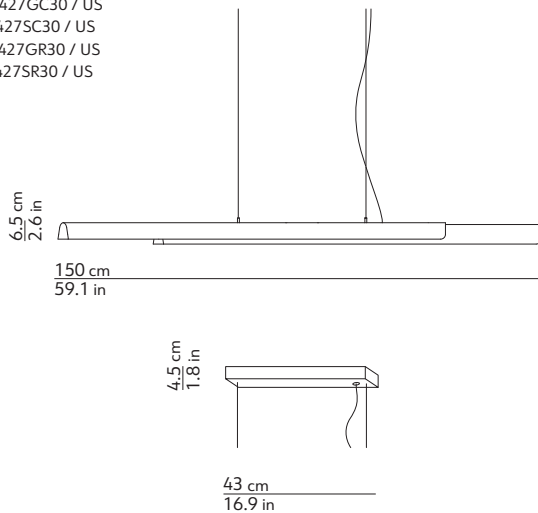

### PACKAGING / IMBALLO

Upper Accessories  
Volume: 0.02 m<sup>3</sup> / 0.706 ft<sup>3</sup>  
Gross weight: 2.15 kg / 4.73 lbs

Lower Accessories  
Volume: 0.02 m<sup>3</sup> / 0.706 ft<sup>3</sup>  
Gross weight: 3.2 kg / 7 lbs

Structure  
Volume: 0.02 m<sup>3</sup> / 0.706 ft<sup>3</sup>  
Gross weight: 2.6 kg / 5.73 lbs