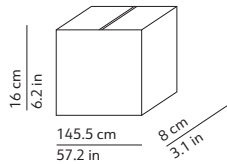

### CODES AND DIMENSIONS / CODICI E DIMENSIONI

### PACKAGING / IMBALLO

Upper Accessories  
Volume: 0.02 m<sup>3</sup> / 0.706 ft<sup>3</sup>  
Gross weight: 2.15 kg / 4.73 lbs

Lower Accessories  
Volume: 0.02 m<sup>3</sup> / 0.706 ft<sup>3</sup>  
Gross weight: 3.2 kg / 7 lbs

Structure  
Volume: 0.02 m<sup>3</sup> / 0.706 ft<sup>3</sup>  
Gross weight: 2.6 kg / 5.73 lbs