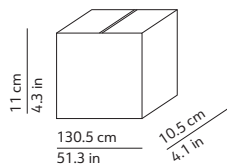

PACKAGING / IMBALLO

Upper Accessories
Volume: 0.02 m³ / 0.706 ft³
Gross weight: 2.15 kg / 4.73 lbs