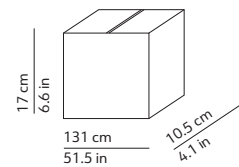

### PACKAGING / IMBALLO

Upper Accessories  
Volume: 0.02 m<sup>3</sup> / 0.706 ft<sup>3</sup>  
Gross weight: 2.15 kg / 4.73 lbs

Lower Accessories  
Volume: 0.02 m<sup>3</sup> / 0.706 ft<sup>3</sup>  
Gross weight: 3.2 kg / 7 lbs

Structure  
Volume: 0.02 m<sup>3</sup> / 0.706 ft<sup>3</sup>  
Gross weight: 2.6 kg / 5.73 lbs