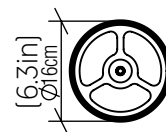

7079 [E-26]

Name: Table Accord Living Hinges 7079
 Collection: Cylindrical
 Application: Table Lamp
 Construction: Natural Wood Veneer, MDF

Specifications

Light Source: 1X 25W 120v-277v E26 [medium base]
 LED Light Bulbs not Included
 Color Temperature: Lamp dependent
 CRI: Lamp dependent
 Delivered Lumens: Lamp dependent
 Total Power: Lamp dependent
 Input Voltage: 120V - 240V
 Input Frequency: 60 Hz
 Canopy Dimension: N/A
 Height Adjustment Limit: N/A
 Weight:

Fixture Image

Technical Drawing

Photometric Graph

Standards