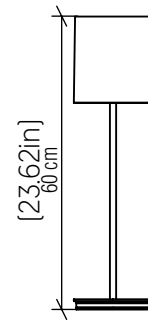

7079 [E-26]

Name: Table Accord Living Hinges 7079
 Collection: Cylindrical
 Application: Table Lamp
 Construction: Natural Wood Veneer, MDF

Specifications

Light Source: 1X 25W 120v-277v E26 [medium base]
 LED Light Bulbs not Included
 Color Temperature: Lamp dependent
 CRI: Lamp dependent
 Delivered Lumens: Lamp dependent
 Total Power: Lamp dependent
 Input Voltage: 120V - 240V
 Input Frequency: 60 Hz
 Canopy Dimension: N/A
 Height Adjustment Limit: N/A
 Weight:

Fixture Image

Technical Drawing

Photometric Graph

Standards