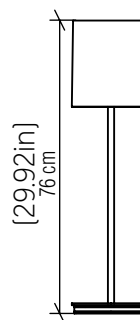

7089 [E-26]

Name: Table Accord Living Hinges 7089
 Collection: Cylindrical
 Application: Table Lamp
 Construction: Natural Wood Veneer, MDF

Specifications

Light Source: 1X 25W 120v-277v E26 [medium base]
 LED Light Bulbs not Included
 Color Temperature: Lamp dependent
 CRI: Lamp dependent
 Delivered Lumens: Lamp dependent
 Total Power: Lamp dependent
 Input Voltage: 120V - 240V
 Input Frequency: 60 Hz
 Canopy Dimension: N/A
 Height Adjustment Limit: N/A
 Weight:

Fixture Image

Technical Drawing

Photometric Graph

Standards