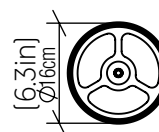

7089 [E-26]

Name: Table Accord Living Hinges 7089
 Collection: Cylindrical
 Application: Table Lamp
 Construction: Natural Wood Veneer, MDF

Specifications

Light Source: 1X 25W 120v-277v E26 [medium base]
 LED Light Bulbs not Included
 Color Temperature: Lamp dependent
 CRI: Lamp dependent
 Delivered Lumens: Lamp dependent
 Total Power: Lamp dependent
 Input Voltage: 120V - 240V
 Input Frequency: 60 Hz
 Canopy Dimension: N/A
 Height Adjustment Limit: N/A
 Weight:

Fixture Image

Technical Drawing

Photometric Graph

Standards