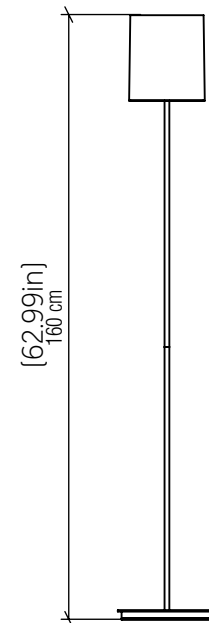

3054 [E-26]

Name: Cubic Accord Floor Lamp 3054
 Collection: Cylindrical
 Application: Floor Lamp
 Construction: Natural Wood Veneer, MDF
 Carbon Steel

Specifications

Light Source: 1X 25W 120v-277v E26 (medium base)
 Light Bulbs not Included
 Color Temperature: Lamp dependent
 CRI: Lamp dependent
 Delivered Lumens: Lamp dependent
 Total Power: Lamp dependent
 Input Voltage: 120V - 240V
 Input Frequency: 60 Hz
 Canopy Dimension: N/A
 Weight: N/A

Fixture Image

Technical Drawing

Photometric Graph

Standards