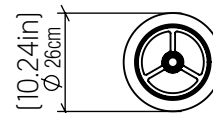

3054 [E-26]

Name: Cubic Accord Floor Lamp 3054
Collection: Cylindrical
Application: Floor Lamp
Construction: Natural Wood Veneer, MDF
Carbon Steel

Specifications

Light Source: 1X 25W 120v-277v E26 (medium base)
Light Bulbs not Included
Color Temperature: Lamp dependent
CRI: Lamp dependent
Delivered Lumens: Lamp dependent
Total Power: Lamp dependent
Input Voltage: 120V - 240V
Input Frequency: 60 Hz
Canopy Dimension: N/A
Weight: N/A

Fixture Image

Technical Drawing

Photometric Graph

Standards