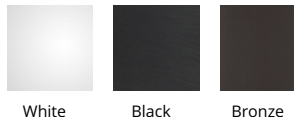

### Outdoor Wall Sconce

Fixture Type: \_\_\_\_\_

Catalog Number: \_\_\_\_\_

Project: \_\_\_\_\_

Location: \_\_\_\_\_

Model	Color Temp & CRI	Lumens	Finish
WS-W230301	30 3000K - 90	1085	BK Black BZ Bronze WT White

#### FINISHES:

White      Black      Bronze