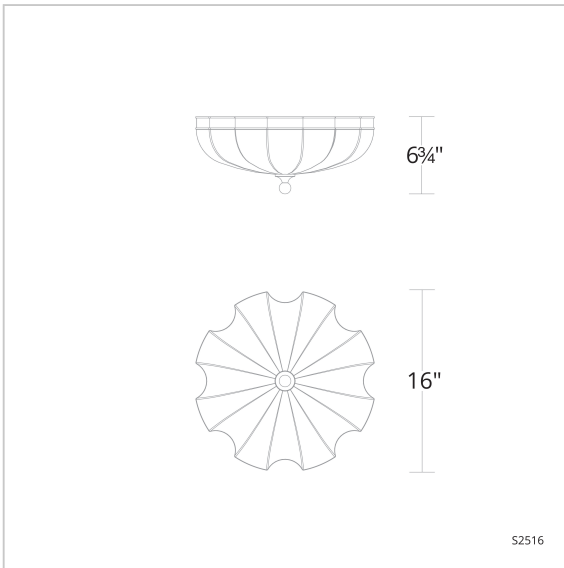

Cupola

S2516

LINE DRAWING

DESCRIPTION

Transform your space into a realm of enchanting beauty with Cupola, whose hand-blown fluted glass bowl is adorned with Radiance™ Crystal Dust. The grooved texture on the shade takes center stage, revealing its vivacious highlights when illuminated from within. A rounded finial crowns this luminaire, providing a luxurious finishing flourish.

FINISH OPTIONS

Aged Brass
(-700)

Black
(-18)

SPECIFICATIONS

Light Source	LED
CRI	90
Dimming	ELV, Triac
Standards	ETL/cETL, Title 24

REPLACEMENT PARTS

RPL-GLA-2516 - Replacement Glass

Model	Finish	Crystal	Size	CCT	Weight	Voltage	Wattage	LED Lumens	Delivered Lumens
S2516	- 18 - 700	RD	16"	3000K/3500K/ 4000K/5000K	18.96lbs	120/277V	9W	3139.6	Up To 2500