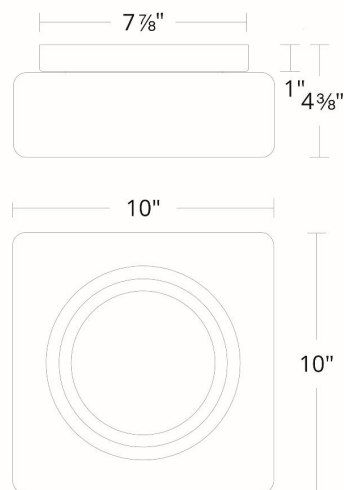

WAC LIGHTING

Cuboid

Outdoor Ceiling Mount

Fixture Type: _____

Catalog Number: _____

Project: _____

Location: _____

Model & Size	Color Temp	Finish	LED Watts	LED Lumens	Delivered Lumens
FM-W71310 10"	3000K	BK Black	11W	800	369
	3500K		11W	800	369
	4000K		11W	800	369

Example: **FM-W71310-40-BK**

For custom requests please contact customs@wacighting.com

DESCRIPTION

Circle in the square. Uniquely patterned hammered glass creates a captivating play of shadow and light.

FEATURES

REPLACEMENT PARTS

RPL-GLA-71310 - Glass

FINISHES:

Black

LINE DRAWING:

FM-W71310