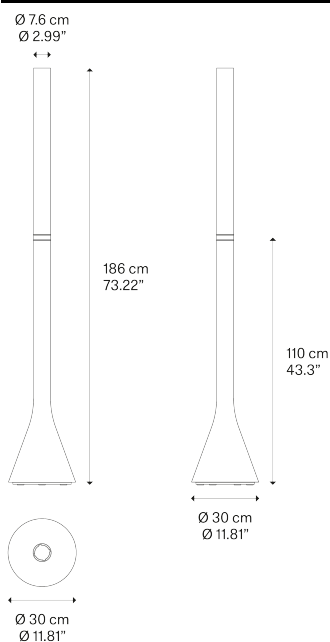

Croma,
Design by Luca Nichetto

Model Croma

Taking its name from the Italian word for a 'quaver' or 'eighth', the floor lamp Croma reflects the dynamism of the musical note in its slender frame. In contrast to the classic floor lamp, which typically opens out at the top, Luca Nichetto turned the frame on its head to create a revolutionary product. Immediate in its function, elegant in the four available finishes, Croma's powerful light output and dim-to-warm function make it suitable for a variety of environments.

Croma

Light source

LED
Dim-to-warm
from 2200 K
to 3200 K
42 W / 5200 lm
120 V
CRI 90
MacAdam 3-Step

Dim-to-warm
20% ? 2200 K – 1400 lm
40% ? 2600 K – 2400 lm
60% ? 2850 K – 3550 lm
80% ? 3000 K – 4600 lm
100% ? 3200 K – 5600 lm

Structure: Metal

Code

Matte White – 9010	17270 1000U
Matte Black – 9005	17270 2000U
Bronze	17270 3400U
Green	17270 7000U

Net weight: 33.07 lbs

Parcels: 1

IP20

Dim-to-Warm

Energy Saving