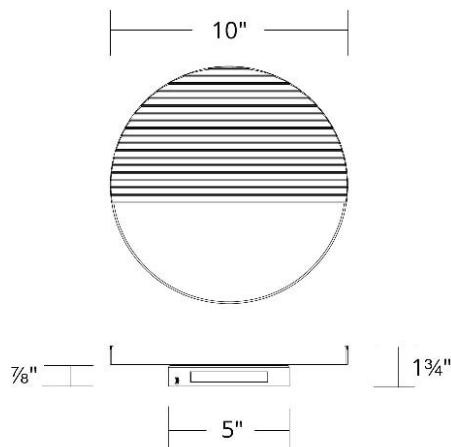

WAC LIGHTING

Crescent

Wall Sconce 4CCT

Fixture Type: _____

Catalog Number: _____

Project: _____

Location: _____

Model & Size	Color Temp	Finish	LED Watts	LED Lumens	Delivered Lumens
WS-25410 10"	2700K	AB Aged Brass	11 W	532	416
	3000K		11 W	532	416
	3500K		11 W	532	416
	4000K		11 W	532	416

SPECIFICATIONS

Color Temp:	4000K,3500K,3000K,2700K
Input:	120 VAC,50/60Hz
CRI:	90
Dimming:	ELV: 100-10% ,TRIAC: 100-5%
Rated Life:	50000 Hours
Mounting:	Can be mounted on wall vertically or upside down
Standards:	ETL, cETL Damp Location Listed
Construction:	Aluminum body with ribbed acrylic diffuser

FINISHES:

Aged Brass

LINE DRAWING:

WS-25410