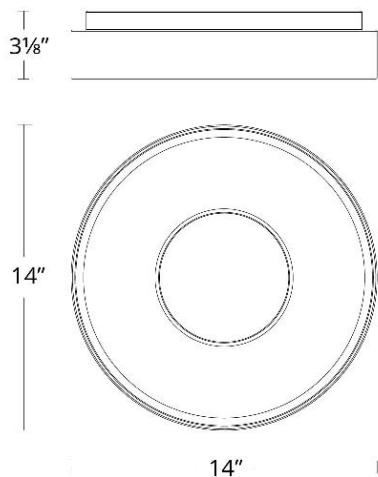

FEATURES

- Faux alabaster. Like real stone, each piece is unique
- 0-10V dimming option (LDS065M010AFE-LO1) available (special order), unit dimensions: 3.4" x 1.2" x 0.5"
- ACLED driverless technology

SPECIFICATIONS

FINISHES:

Aged Brass Black

REPLACEMENT PARTS

RPL-GLA-97414 - Acrylic Cover

LINE DRAWING:

FM-97414