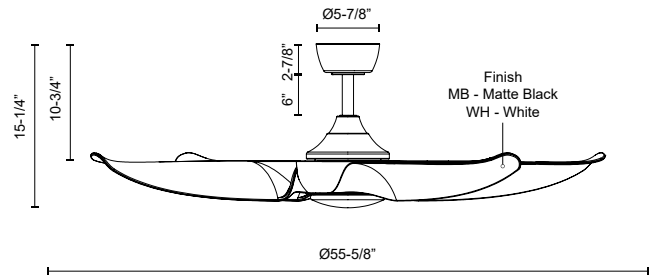

* For custom options, consult factory for details.

* For warranty information, please visit www.kuzcolighting.com/warranty

DESCRIPTION

Discover the Coronado Fan . a sleek and modern masterpiece with a hint of industrial flair. With its four blades and striking design, it effortlessly blends aesthetics with functionality. Available in two sizes and three distinctive finishes, the Coronado Fan adapts to your space and style seamlessly. Enjoy the convenience of a smart fan, controllable via the Smart by Bond app or the included handheld remote. With six adjustable speeds, a reverse function, and dimming capabilities on the light kit, the Coronado Fan redefines comfort and sophistication in one elegant package.

- Smart fan technology when you download the Smart by Bond App
- Handheld remote included
- Compatible with iHome, Alexa, and Google products
- Dimmable from 100-10%
- Timed on/off options available

COMMENT

KUZCO

CANADA: 19054 28TH AVENUE - SURREY, BC V3Z 6M3

USA: 3035 E. LONE MOUNTAIN ROAD - LAS VEGAS, NV 89081

WWW.KUZCOLIGHTING.COM

© 2024 KUZCO LIGHTING. ALL RIGHTS RESERVED.