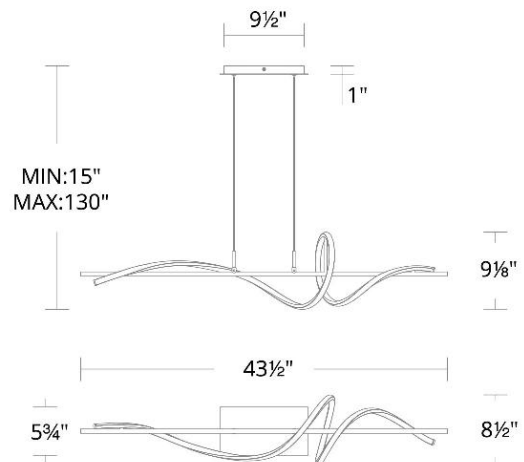

SPECIFICATIONS

Color Temp:	4000K,3500K,3000K,2700K
Input:	120-277V,50/60Hz
CRI:	90
Dimming:	ELV: 100-10% ,TRIAC: 100-5%
Rated Life:	50000 Hours
Standards:	ETL, cETL Damp Location Listed
Construction:	Aluminum body, silicone diffuser

FINISHES:

Black

LINE DRAWING:

PD-39443