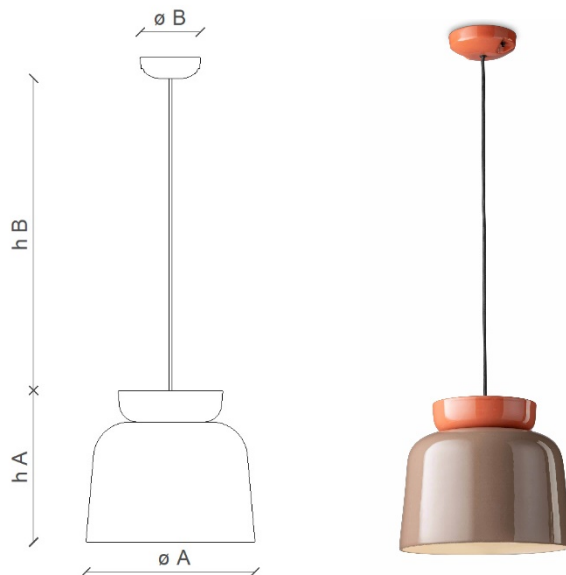

TECHNICAL DRAWING

SAFETY STANDARDS

SPECIFIC INFORMATION

Height A	9.84"	Socket	1 x E26
Height B	43.30" (max)	Max Power	40 Watt
Ø mounting plate	4.70"	U.L.	Yes
Ø lampshade	10.82"	Voltage	120
Materials	Ceramic	Weight lbs	6.10
Usage	Dry locations only	Adjustability	Yes
Class	I		