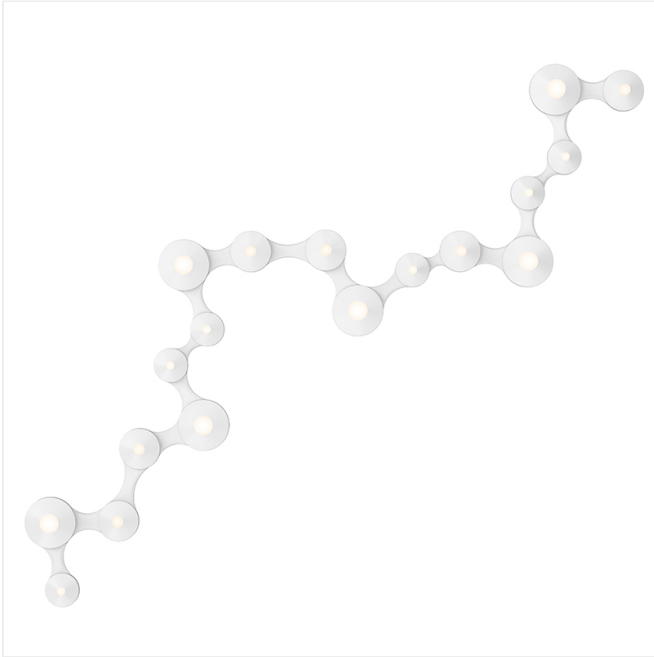

Project:

Coral Surface LED Surface Mount Spec Sheet

SKU: 2191.03-06-02-01-02

Flowing sculptural shapes connect clusters of luminaires across wall or ceiling surfaces in this organically modern system of light. Dramatically undulating patterns and paths characterize connected configurations of any size, while individually mounted three-light modules highlight the flowing forms, bringing a soft approach of artistic expression to this expandable system.

Learn more: <https://sonnemanlight.com/coral-surface-led-surface-mount>

Type #:

Dimensions

Height:	1"
Width:	91"
Length:	32"
Canopy/Backplate/Base:	6"
Size:	6-Luminaire
Canopy/Backplate/Base Height:	1"

Electrical Specs

Bulb(s) Included?:	Yes
Bulb 1 Type:	Integral LED
Bulb Quantity:	6
Input Voltage:	100-277VAC
Wattage:	84
Initial Lumens:	7800
Delivered Lumens:	3600
Color Temperature:	3000K
CRI:	90
Power Supply Type:	Driver
Power Supply Quantity:	1
Power Supply Location:	Remote
Dimming Type:	TRIAC/ELV/0-10V
Bulb Max Wattage:	84

Available Color Temperatures

Available Color Temperatures:	3000k
-------------------------------	-------