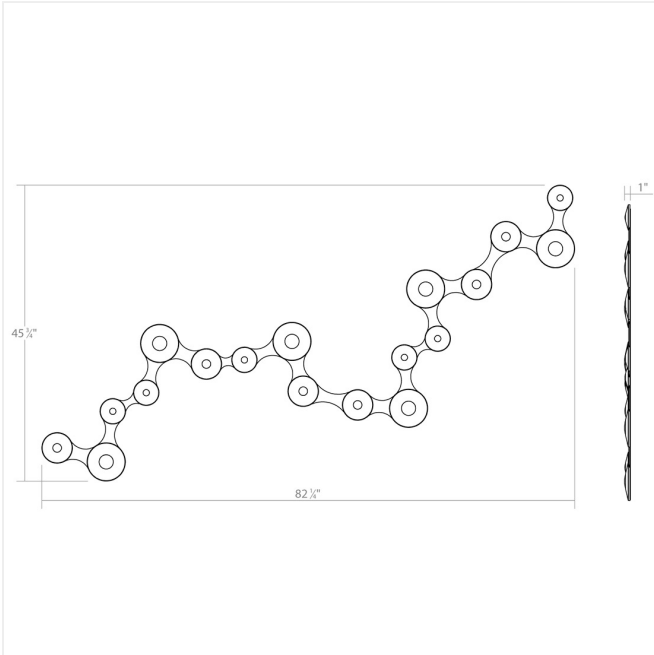

Project:

Coral Surface LED Surface Mount Spec Sheet

SKU: 2191.03-06-02-01-02

Flowing sculptural shapes connect clusters of luminaires across wall or ceiling surfaces in this organically modern system of light. Dramatically undulating patterns and paths characterize connected configurations of any size, while individually mounted three-light modules highlight the flowing forms, bringing a soft approach of artistic expression to this expandable system.

Learn more: <https://sonnemanlight.com/coral-surface-led-surface-mount>

Type #:

Dimensions

Height:	1"
Width:	91"
Length:	32"
Canopy/Backplate/Base:	6"
Size:	6-Luminaire
Canopy/Backplate/Base Height:	1"

Electrical Specs

Bulb(s) Included?:	Yes
Bulb 1 Type:	Integral LED
Bulb Quantity:	6
Input Voltage:	100-277VAC
Wattage:	84
Initial Lumens:	7800
Delivered Lumens:	3600
Color Temperature:	3000K
CRI:	90
Power Supply Type:	Driver
Power Supply Quantity:	1
Power Supply Location:	Remote
Dimming Type:	TRIAC/ELV/0-10V
Bulb Max Wattage:	84